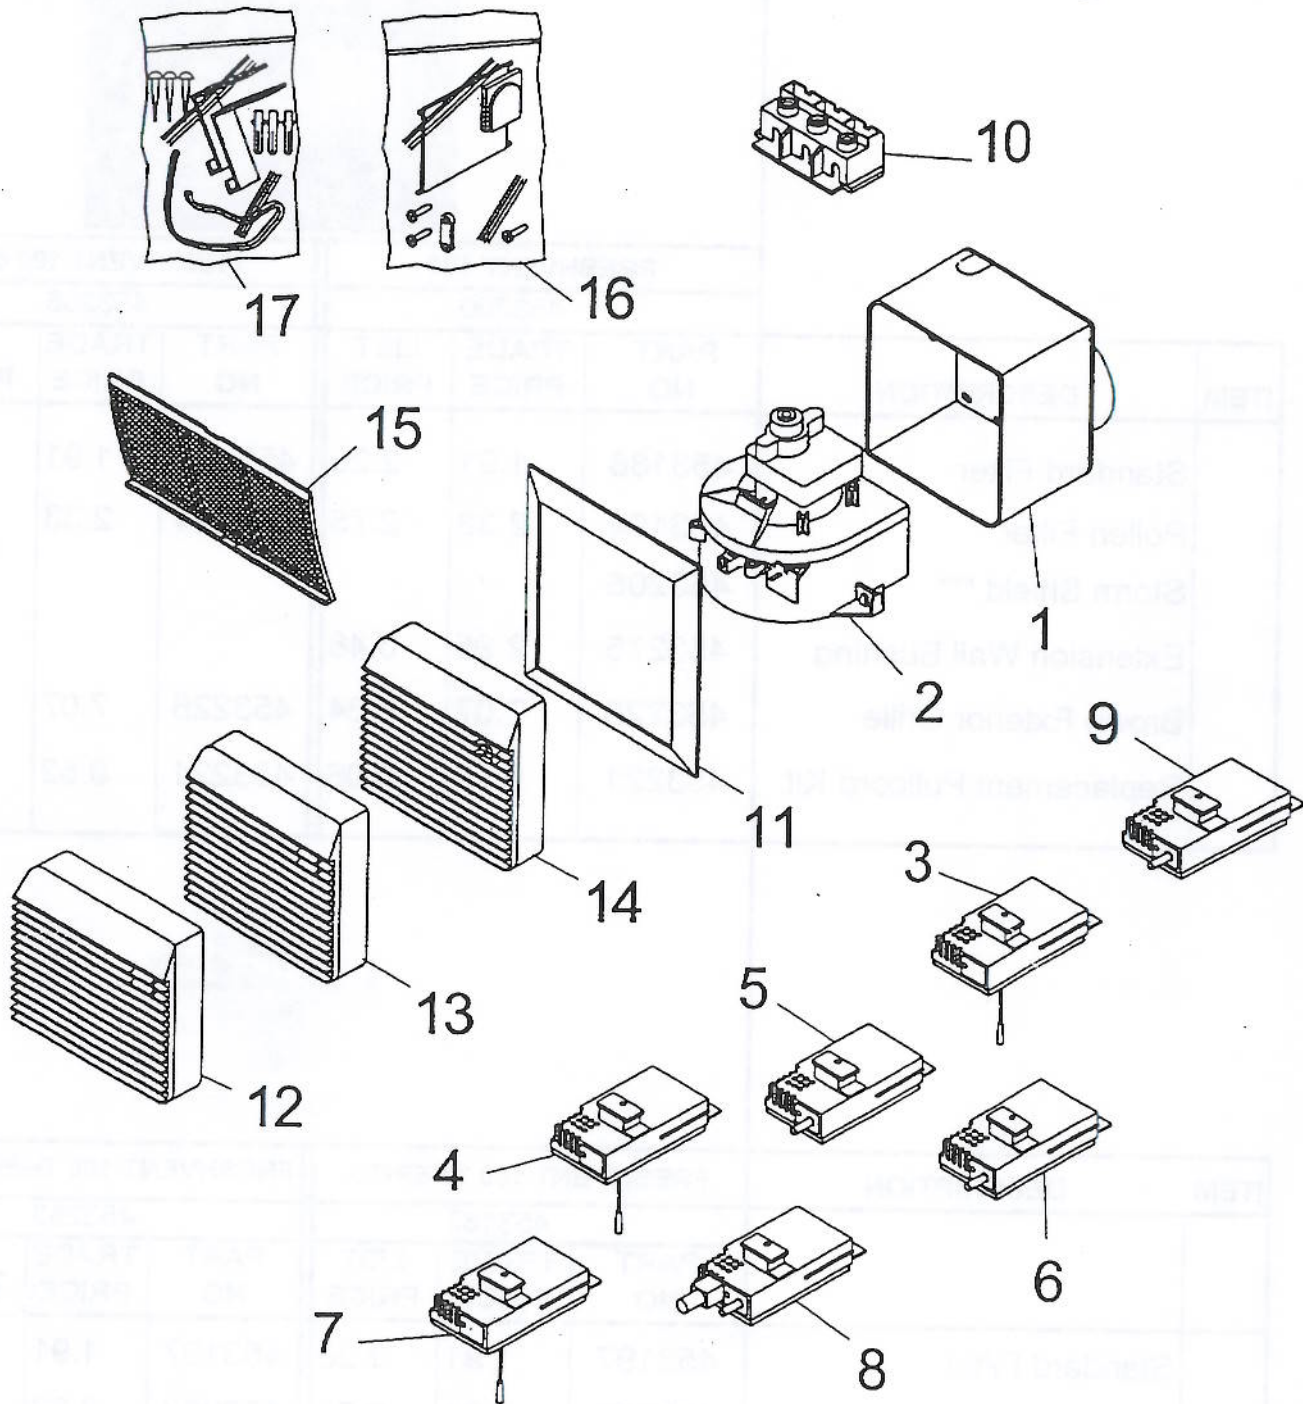

## Solo SELV12

## Vent-Axia

ITEM	DESCRIPTION	PART NO
1	Solo II Housing Assy	450426
2	Motor/Scroll/Impeller Assy	468991
3	Control Module Type P	460951
4	Control Module Type DP	459890
5	Control Module Type T	460953
6	Control Module Type HT	460955
7	Control Module Type HP2 (462038 superceded July2007)	462038A
8	Control Module Type TM2	469970
9	Control Module Type DT	457213
NEW	Control Module Type HTP	435218
10	Terminal Block Assy	460395
11	Frame - White (460877 superceded January 2006)	431468
12	Internal Grille/Filter Assy (P, DP, & T)	450428
13	Internal Grille/Filter Assy (HT, & HP2)	450429
14	Internal Grille/Filter Assy (TM2)	450430
15	Filter Screen Assy	469043
16	Misc. Hardware Components	450431
17	Accessory Pack (Semi-recessed)	460397
	Fitting and Wiring Leaflet	468811
<b>Solo SELV 12</b>		
11	Frame - White (460877 superceded January 2006)	431468
15	Filter Screen Assy	469043
16	Misc. Hardware Components	450431
17	Accessory Pack	460397
18	Solo II Selv12 Motor/Scroll/Imp.Assy	469066
18	Solo II Selv12 Motor/Scroll/Imp.Assy - DP(450276) Solo II Selv12 Motor/Scroll/Imp.Assy - DP	replaced by 455155
19	Solo II Selv12 Grille c/w Filter Assy	433036
20	Solo II Selv12 Housing Assy	450437
21	63VA Selv12 Transformer/Controller (55VA 457492)	471222
22	Solo Selv12T Transformer/Controller (457494)	471223
	Fitting & Wiring Leaflet	450439