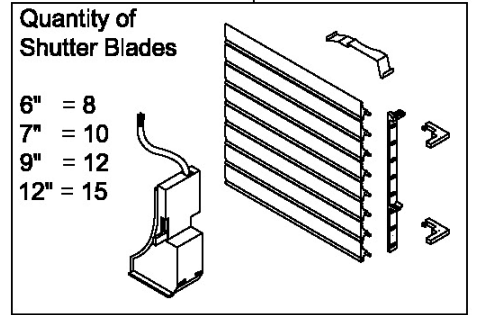

MK3

MK1

MK2 AS MK1 VERSION BUT WITH MOTOR, IMPELLER, MOTOR HOUSING & SCREWS AS MK3 VERSION SHOWN ABOVE

T-SERIES - ROOF SPARE PARTS LIST

Vent-Axia

Diag	DESCRIPTION	SIZE 6	SIZE 7	SIZE 9	SIZE 12
Mk 3					
Connector Socket, Grilles and Frames changed May 2004					
1	Grille retaining screws (pack of 2)	426325	426325	426325	426325
2	Internal Grille with retaining screw	428033	428034	428035	428036
3	Shutter Blade - each	460039	460068	460060	460048
4	Housing only for TL version	466499	466500	466501	466502
5	Housing screws, set of 2	460436	460436	460436	460436
6	Shutter Return Spring	460088	460088	460088	460088
7	Shutter Acutator Lever	460036	460069	460061	460050
8	Lever retainer 6/7/9 (set of 2) 12" (set of 3)	460433	460433	460433	460434
9	TX Housing c/w shutter blade Assy	466456	466457	466458	466459
10	Connector Socket	428031	428031	428031	428031
11	Motor Screw Pack (pack of 4)	458315	458315	458315	458315
12	Motor Housing-SLOTTED	458222	458223	458224	458225
13	Terminal Block - Yellow	428030	428030	428030	428030
14	Capacitor Pack - YELLOW 240v	458307	458308	458309	458310
15	Capacitor Socket Assy-YELLOW	458234	458235	458235	458236
16	Shutter Acutator 220-240v	460002	460002	460004	460004
17	External Rotor MOTOR 220-240v	458226	458226	458227	458228
18	Impeller inc. comp.ring-SLOTTED	458261	458259	458258	458260
19	Fixing Screws 6/7/9 (set of 4) 12" (set of 6)	460427	460427	460427	460428
20	Housing Base	466434	466435	466436	466437
21	Gasket - each	460051	460052	460053	460054
22	Mounting Plate	466444	466445	466446	466447
23	Roof Cowl fixing screws (set of 8)	460421	460421	460421	460421
24	Deflector	460072	460082	460082	460075
25	Cowl	460073	460083	460083	460076
26	Cowl,Delf,Gasket & Mounting Plate	466483	466484	466485	466486
27	Accessory Pack	426814	426814	426814	426815
28	TX Motor Core Sub Assy-Ext Rotor	458240	458241	458242	458243
29	TL Motor Core Sub Assy-Ext Rotor	458244	458245	458246	458247
30	Shutter Pack Assembly	460530	460531	460532	460533
	Fitting & Wiring Leaflet	426844	426844	426844	426844
Mk2 Production Period: January,2002 - April, 2004					
Mk2 = As Mk 1 version but with Motor, Impeller, Motor Housing and screws as Mk3 version					
Mk1 Production Period: September,1985 - December, 2001					
31	Grille retaining screws & washers	460437	460437	460437	460437
32	Internal Grille with captive retaining screw	466452	466453	466454	466455
33	Shutter Blade - each	460039	460068	460060	460048
34	TL Housing	466499	466500	466501	466502
35	Housing screws, set of 2	460436	460436	460436	460436
36	Connector c/w side-entry clamp - 466503 Connector c/w top-entry clamp - 466793	use refit pack 428032	use refit pack 428032	use refit pack 428032	use refit pack 428032
37	Shutter Return Spring	460088	460088	460088	460088
38	Shutter Acutator Lever	460036	460069	460061	460050
39	Lever retainer (set of 2) (set of 3)	460433	460433	460433	460434
40	TX Housing (complete with shutter blade)	466456	466457	466458	466459
41	Motor Accessory Pack	460017	460017	460017	460017
42	Motor Body Moulding	460032	460067	460057	460043
43	Terminal Block	460121	460121	460121	460121
44	Capacitor Pack GREY 240v 120v	460153 460617	460154 460617	460155 460619	460156 460620
45	Capacitor Socket Assy - GREY	460291	460292	460292	460293
46	Motor 220-240v 120v	466711 466715	466712 466716	466713 466717	466714 466718
47	Shutter Acutator 220-240v 120v	460002	460002	460004	460004
48	Fixing Screws (set of 4) (set of 6)	460427	460427	460427	460428
49	Impeller inc. compression ring	460429	460430	460431	460432
50	Housing Base	466434	466435	466436	466437
51	Gasket - each	460051	460052	460053	460054
52	Mounting Plate	466444	466445	466446	466447
53	External Grille	466504	466505	466506	466507
54	Roof Cowl fixing screws (set of 8)	460421	460421	460421	460421
55	Deflector	460072	460082	460082	460075
56	Cowl	460073	460083	460083	460076
57	Cowl,Delf,Gasket & Mounting Plate	466483	466484	466485	466486
58	Accessory Pack	456029	456029	456029	456030
59	TX Motor Core Sub Assy	452586	452587	452588	452589
60	TL Motor Core Sub Assy	452590	452591	452592	452593
61	Shutter Pack Assembly	460530	460531	460532	460533
62	Refit Pack - Connector Socket	428032	428032	428032	428032
	Fitting & Wiring Leaflet	450523	460523	460523	460523