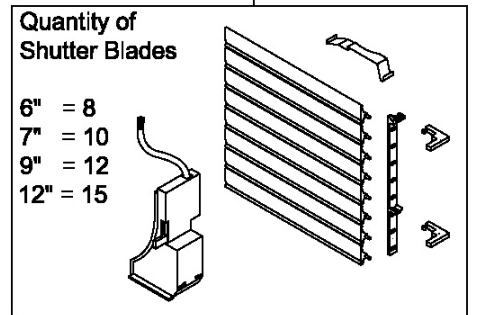

MK3

MK1

MK2 AS MK1 VERSION BUT WITH MOTOR, IMPELLER, MOTOR HOUSING & SCREWS AS MK3 VERSION SHOWN ABOVE

T-SERIES - ROOF SPARE PARTS LIST

Vent-Axia

Diag	DESCRIPTION	SIZE 6	SIZE 7	SIZE 9	SIZE 12
Mk 3					
Connector Socket, Grilles and Frames changed May 2004					
1	Grille retaining screws (pack of 2)	426325	426325	426325	426325
2	Internal Grille with retaining screw	428033	428034	428035	428036
3	Shutter Blade - each	460039	460068	460060	460048
4	Housing only for TL version	466499	466500	466501	466502
5	Housing screws, set of 2	460436	460436	460436	460436
6	Shutter Return Spring	460088	460088	460088	460088
7	Shutter Acutator Lever	460036	460069	460061	460050
8	Lever retainer 6/7/9 (set of 2) 12" (set of 3)	460433	460433	460433	460434
9	TX Housing c/w shutter blade Assy	466456	466457	466458	466459
10	Connector Socket	428031	428031	428031	428031
11	Motor Screw Pack (pack of 4)	458315	458315	458315	458315
12	Motor Housing-SLOTTED	458222	458223	458224	458225
13	Terminal Block - Yellow	428030	428030	428030	428030
14	Capacitor Pack - YELLOW 240v	458307	458308	458309	458310
15	Capacitor Socket Assy-YELLOW	458234	458235	458235	458236
16	Shutter Acutator 220-240v	460002	460002	460004	460004
17	External Rotor MOTOR 220-240v	458226	458226	458227	458228
18	Impeller inc. comp.ring-SLOTTED	458261	458259	458258	458260
19	Fixing Screws 6/7/9 (set of 4) 12" (set of 6)	460427	460427	460427	460428
20	Housing Base	466434	466435	466436	466437
21	Gasket - each	460051	460052	460053	460054
22	Mounting Plate	466444	466445	466446	466447
23	Roof Cowl fixing screws (set of 8)	460421	460421	460421	460421
24	Deflector	460072	460082	460082	460075
25	Cowl	460073	460083	460083	460076
26	Cowl,Delf,Gasket & Mounting Plate	466483	466484	466485	466486
27	Accessory Pack	426814	426814	426814	426815
28	TX Motor Core Sub Assy-Ext Rotor	458240	458241	458242	458243
29	TL Motor Core Sub Assy-Ext Rotor	458244	458245	458246	458247
30	Shutter Pack Assembly	460530	460531	460532	460533
	Fitting & Wiring Leaflet	426844	426844	426844	426844
Mk2 Production Period: January,2002 - April, 2004					
Mk2 = As Mk 1 version but with Motor, Impeller, Motor Housing and screws as Mk3 version					
Mk1 Production Period: September,1985 - December, 2001					
31	Grille retaining screws & washers	460437	460437	460437	460437
32	Internal Grille with captive retaining screw	466452	466453	466454	466455
33	Shutter Blade - each	460039	460068	460060	460048
34	TL Housing	466499	466500	466501	466502
35	Housing screws, set of 2	460436	460436	460436	460436
36	Connector c/w side-entry clamp - 466503 Connector c/w top-entry clamp - 466793	use refit pack 428032	use refit pack 428032	use refit pack 428032	use refit pack 428032
37	Shutter Return Spring	460088	460088	460088	460088
38	Shutter Acutator Lever	460036	460069	460061	460050
39	Lever retainer (set of 2) (set of 3)	460433	460433	460433	460434
40	TX Housing (complete with shutter blade)	466456	466457	466458	466459
41	Motor Accessory Pack	460017	460017	460017	460017
42	Motor Body Moulding	460032	460067	460057	460043
43	Terminal Block	460121	460121	460121	460121
44	Capacitor Pack GREY 240v 120v	460153 460617	460154 460617	460155 460619	460156 460620
45	Capacitor Socket Assy - GREY	460291	460292	460292	460293
46	Motor 220-240v 120v	466711 466715	466712 466716	466713 466717	466714 466718
47	Shutter Acutator 220-240v 120v	460002	460002	460004	460004
48	Fixing Screws (set of 4) (set of 6)	460427	460427	460427	460428
49	Impeller inc. compression ring	460429	460430	460431	460432
50	Housing Base	466434	466435	466436	466437
51	Gasket - each	460051	460052	460053	460054
52	Mounting Plate	466444	466445	466446	466447
53	External Grille	466504	466505	466506	466507
54	Roof Cowl fixing screws (set of 8)	460421	460421	460421	460421
55	Deflector	460072	460082	460082	460075
56	Cowl	460073	460083	460083	460076
57	Cowl,Delf,Gasket & Mounting Plate	466483	466484	466485	466486
58	Accessory Pack	456029	456029	456029	456030
59	TX Motor Core Sub Assy	452586	452587	452588	452589
60	TL Motor Core Sub Assy	452590	452591	452592	452593
61	Shutter Pack Assembly	460530	460531	460532	460533
62	Refit Pack - Connector Socket	428032	428032	428032	428032
	Fitting & Wiring Leaflet	450523	460523	460523	460523