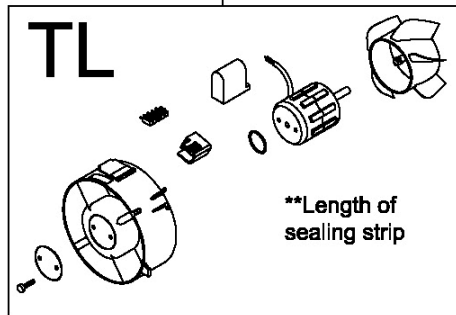

MK3

MK1

MK2 AS MK1 VERSION BUT WITH MOTOR, IMPELLER, MOTOR HOUSING & SCREWS AS MK3 VERSION SHOWN ABOVE

T-SERIES - ROOF SPARE PARTS LIST

Vent-Axia

Diag	DESCRIPTION	SIZE 6	SIZE 7	SIZE 9	SIZE 12
Mk 3					
Connector Socket, Grilles and Frames changed May 2004					
1	Grille retaining screws (pack of 2)	426325	426325	426325	426325
2	Internal Grille with retaining screw	428033	428034	428035	428036
3	Shutter Blade - each	460039	460068	460060	460048
4	Housing only for TL version	466499	466500	466501	466502
5	Housing screws, set of 2	460436	460436	460436	460436
6	Shutter Return Spring	460088	460088	460088	460088
7	Shutter Acutator Lever	460036	460069	460061	460050
8	Lever retainer 6/7/9 (set of 2) 12" (set of 3)	460433	460433	460433	460434
9	TX Housing c/w shutter blade Assy	466456	466457	466458	466459
10	Connector Socket	428031	428031	428031	428031
11	Motor Screw Pack (pack of 4)	458315	458315	458315	458315
12	Motor Housing-SLOTTED	458222	458223	458224	458225
13	Terminal Block - Yellow	428030	428030	428030	428030
14	Capacitor Pack - YELLOW 240v	458307	458308	458309	458310
15	Capacitor Socket Assy-YELLOW	458234	458235	458235	458236
16	Shutter Acutator 220-240v	460002	460002	460004	460004
17	External Rotor MOTOR 220-240v	458226	458226	458227	458228
18	Impeller inc. comp.ring-SLOTTED	458261	458259	458258	458260
19	Fixing Screws 6/7/9 (set of 4) 12" (set of 6)	460427	460427	460427	460428
20	Housing Base	466434	466435	466436	466437
21	Gasket - each	460051	460052	460053	460054
22	Mounting Plate	466444	466445	466446	466447
23	Roof Cowl fixing screws (set of 8)	460421	460421	460421	460421
24	Deflector	460072	460082	460082	460075
25	Cowl	460073	460083	460083	460076
26	Cowl,Delf,Gasket & Mounting Plate	466483	466484	466485	466486
27	Accessory Pack	426814	426814	426814	426815
28	TX Motor Core Sub Assy-Ext Rotor	458240	458241	458242	458243
29	TL Motor Core Sub Assy-Ext Rotor	458244	458245	458246	458247
30	Shutter Pack Assembly	460530	460531	460532	460533
	Fitting & Wiring Leaflet	426844	426844	426844	426844
Mk2 Production Period: January,2002 - April, 2004					
Mk2 = As Mk 1 version but with Motor, Impeller, Motor Housing and screws as Mk3 version					
Mk1 Production Period: September,1985 - December, 2001					
31	Grille retaining screws & washers	460437	460437	460437	460437
32	Internal Grille with captive retaining screw	466452	466453	466454	466455
33	Shutter Blade - each	460039	460068	460060	460048
34	TL Housing	466499	466500	466501	466502
35	Housing screws, set of 2	460436	460436	460436	460436
36	Connector c/w side-entry clamp - 466503 Connector c/w top-entry clamp - 466793	use refit pack 428032	use refit pack 428032	use refit pack 428032	use refit pack 428032
37	Shutter Return Spring	460088	460088	460088	460088
38	Shutter Acutator Lever	460036	460069	460061	460050
39	Lever retainer (set of 2) (set of 3)	460433	460433	460433	460434
40	TX Housing (complete with shutter blade)	466456	466457	466458	466459
41	Motor Accessory Pack	460017	460017	460017	460017
42	Motor Body Moulding	460032	460067	460057	460043
43	Terminal Block	460121	460121	460121	460121
44	Capacitor Pack GREY 240v 120v	460153 460617	460154 460617	460155 460619	460156 460620
45	Capacitor Socket Assy - GREY	460291	460292	460292	460293
46	Motor 220-240v 120v	466711 466715	466712 466716	466713 466717	466714 466718
47	Shutter Acutator 220-240v 120v	460002	460002	460004	460004
48	Fixing Screws (set of 4) (set of 6)	460427	460427	460427	460428
49	Impeller inc. compression ring	460429	460430	460431	460432
50	Housing Base	466434	466435	466436	466437
51	Gasket - each	460051	460052	460053	460054
52	Mounting Plate	466444	466445	466446	466447
53	External Grille	466504	466505	466506	466507
54	Roof Cowl fixing screws (set of 8)	460421	460421	460421	460421
55	Deflector	460072	460082	460082	460075
56	Cowl	460073	460083	460083	460076
57	Cowl,Delf,Gasket & Mounting Plate	466483	466484	466485	466486
58	Accessory Pack	456029	456029	456029	456030
59	TX Motor Core Sub Assy	452586	452587	452588	452589
60	TL Motor Core Sub Assy	452590	452591	452592	452593
61	Shutter Pack Assembly	460530	460531	460532	460533
62	Refit Pack - Connector Socket	428032	428032	428032	428032
	Fitting & Wiring Leaflet	450523	460523	460523	460523