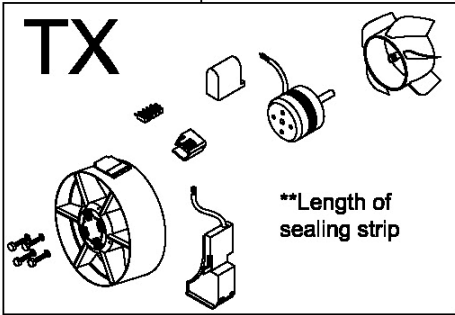

MK3

MK1

MK2 AS MK1 VERSION BUT WITH MOTOR, IMPELLER, MOTOR HOUSING & SCREWS AS MK3 VERSION SHOWN ABOVE

T-SERIES - ROOF SPARE PARTS LIST

Vent-Axia

Diag	DESCRIPTION	SIZE 6	SIZE 7	SIZE 9	SIZE 12
Mk 3					
Connector Socket, Grilles and Frames changed May 2004					
1	Grille retaining screws (pack of 2)	426325	426325	426325	426325
2	Internal Grille with retaining screw	428033	428034	428035	428036
3	Shutter Blade - each	460039	460068	460060	460048
4	Housing only for TL version	466499	466500	466501	466502
5	Housing screws, set of 2	460436	460436	460436	460436
6	Shutter Return Spring	460088	460088	460088	460088
7	Shutter Acutator Lever	460036	460069	460061	460050
8	Lever retainer 6/7/9 (set of 2) 12" (set of 3)	460433	460433	460433	460434
9	TX Housing c/w shutter blade Assy	466456	466457	466458	466459
10	Connector Socket	428031	428031	428031	428031
11	Motor Screw Pack (pack of 4)	458315	458315	458315	458315
12	Motor Housing-SLOTTED	458222	458223	458224	458225
13	Terminal Block - Yellow	428030	428030	428030	428030
14	Capacitor Pack - YELLOW 240v	458307	458308	458309	458310
15	Capacitor Socket Assy-YELLOW	458234	458235	458235	458236
16	Shutter Acutator 220-240v	460002	460002	460004	460004
17	External Rotor MOTOR 220-240v	458226	458226	458227	458228
18	Impeller inc. comp.ring-SLOTTED	458261	458259	458258	458260
19	Fixing Screws 6/7/9 (set of 4) 12" (set of 6)	460427	460427	460427	460428
20	Housing Base	466434	466435	466436	466437
21	Gasket - each	460051	460052	460053	460054
22	Mounting Plate	466444	466445	466446	466447
23	Roof Cowl fixing screws (set of 8)	460421	460421	460421	460421
24	Deflector	460072	460082	460082	460075
25	Cowl	460073	460083	460083	460076
26	Cowl,Delf,Gasket & Mounting Plate	466483	466484	466485	466486
27	Accessory Pack	426814	426814	426814	426815
28	TX Motor Core Sub Assy-Ext Rotor	458240	458241	458242	458243
29	TL Motor Core Sub Assy-Ext Rotor	458244	458245	458246	458247
30	Shutter Pack Assembly	460530	460531	460532	460533
	Fitting & Wiring Leaflet	426844	426844	426844	426844
Mk2 Production Period: January,2002 - April, 2004					
Mk2 = As Mk 1 version but with Motor, Impeller, Motor Housing and screws as Mk3 version					
Mk1 Production Period: September,1985 - December, 2001					
31	Grille retaining screws & washers	460437	460437	460437	460437
32	Internal Grille with captive retaining screw	466452	466453	466454	466455
33	Shutter Blade - each	460039	460068	460060	460048
34	TL Housing	466499	466500	466501	466502
35	Housing screws, set of 2	460436	460436	460436	460436
36	Connector c/w side-entry clamp - 466503 Connector c/w top-entry clamp - 466793	use refit pack 428032	use refit pack 428032	use refit pack 428032	use refit pack 428032
37	Shutter Return Spring	460088	460088	460088	460088
38	Shutter Acutator Lever	460036	460069	460061	460050
39	Lever retainer (set of 2) (set of 3)	460433	460433	460433	460434
40	TX Housing (complete with shutter blade)	466456	466457	466458	466459
41	Motor Accessory Pack	460017	460017	460017	460017
42	Motor Body Moulding	460032	460067	460057	460043
43	Terminal Block	460121	460121	460121	460121
44	Capacitor Pack GREY 240v 120v	460153 460617	460154 460617	460155 460619	460156 460620
45	Capacitor Socket Assy - GREY	460291	460292	460292	460293
46	Motor 220-240v 120v	466711 466715	466712 466716	466713 466717	466714 466718
47	Shutter Acutator 220-240v 120v	460002	460002	460004	460004
48	Fixing Screws (set of 4) (set of 6)	460427	460427	460427	460428
49	Impeller inc. compression ring	460429	460430	460431	460432
50	Housing Base	466434	466435	466436	466437
51	Gasket - each	460051	460052	460053	460054
52	Mounting Plate	466444	466445	466446	466447
53	External Grille	466504	466505	466506	466507
54	Roof Cowl fixing screws (set of 8)	460421	460421	460421	460421
55	Deflector	460072	460082	460082	460075
56	Cowl	460073	460083	460083	460076
57	Cowl,Delf,Gasket & Mounting Plate	466483	466484	466485	466486
58	Accessory Pack	456029	456029	456029	456030
59	TX Motor Core Sub Assy	452586	452587	452588	452589
60	TL Motor Core Sub Assy	452590	452591	452592	452593
61	Shutter Pack Assembly	460530	460531	460532	460533
62	Refit Pack - Connector Socket	428032	428032	428032	428032
	Fitting & Wiring Leaflet	450523	460523	460523	460523