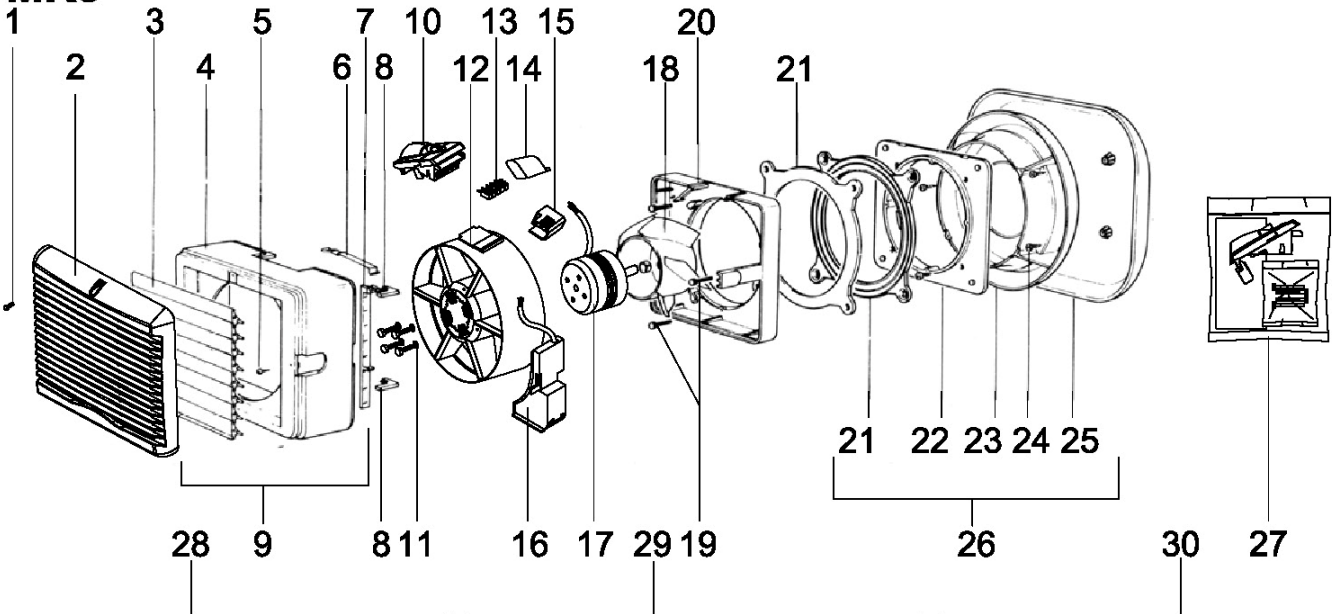

MK3

MK1

MK2 AS MK1 VERSION BUT WITH MOTOR, IMPELLER, MOTOR HOUSING & SCREWS AS MK3 VERSION SHOWN ABOVE

T-SERIES - ROOF SPARE PARTS LIST

Vent-Axia

Diag	DESCRIPTION	SIZE 6	SIZE 7	SIZE 9	SIZE 12
Mk 3					
Connector Socket, Grilles and Frames changed May 2004					
1	Grille retaining screws (pack of 2)	426325	426325	426325	426325
2	Internal Grille with retaining screw	428033	428034	428035	428036
3	Shutter Blade - each	460039	460068	460060	460048
4	Housing only for TL version	466499	466500	466501	466502
5	Housing screws, set of 2	460436	460436	460436	460436
6	Shutter Return Spring	460088	460088	460088	460088
7	Shutter Acutator Lever	460036	460069	460061	460050
8	Lever retainer 6/7/9 (set of 2) 12" (set of 3)	460433	460433	460433	460434
9	TX Housing c/w shutter blade Assy	466456	466457	466458	466459
10	Connector Socket	428031	428031	428031	428031
11	Motor Screw Pack (pack of 4)	458315	458315	458315	458315
12	Motor Housing-SLOTTED	458222	458223	458224	458225
13	Terminal Block - Yellow	428030	428030	428030	428030
14	Capacitor Pack - YELLOW 240v	458307	458308	458309	458310
15	Capacitor Socket Assy-YELLOW	458234	458235	458235	458236
16	Shutter Acutator 220-240v	460002	460002	460004	460004
17	External Rotor MOTOR 220-240v	458226	458226	458227	458228
18	Impeller inc. comp.ring-SLOTTED	458261	458259	458258	458260
19	Fixing Screws 6/7/9 (set of 4) 12" (set of 6)	460427	460427	460427	460428
20	Housing Base	466434	466435	466436	466437
21	Gasket - each	460051	460052	460053	460054
22	Mounting Plate	466444	466445	466446	466447
23	Roof Cowl fixing screws (set of 8)	460421	460421	460421	460421
24	Deflector	460072	460082	460082	460075
25	Cowl	460073	460083	460083	460076
26	Cowl,Delf,Gasket & Mounting Plate	466483	466484	466485	466486
27	Accessory Pack	426814	426814	426814	426815
28	TX Motor Core Sub Assy-Ext Rotor	458240	458241	458242	458243
29	TL Motor Core Sub Assy-Ext Rotor	458244	458245	458246	458247
30	Shutter Pack Assembly	460530	460531	460532	460533
	Fitting & Wiring Leaflet	426844	426844	426844	426844
Mk2 Production Period: January,2002 - April, 2004					
Mk2 = As Mk 1 version but with Motor, Impeller, Motor Housing and screws as Mk3 version					
Mk1 Production Period: September,1985 - December, 2001					
31	Grille retaining screws & washers	460437	460437	460437	460437
32	Internal Grille with captive retaining screw	466452	466453	466454	466455
33	Shutter Blade - each	460039	460068	460060	460048
34	TL Housing	466499	466500	466501	466502
35	Housing screws, set of 2	460436	460436	460436	460436
36	Connector c/w side-entry clamp - 466503 Connector c/w top-entry clamp - 466793	use refit pack 428032	use refit pack 428032	use refit pack 428032	use refit pack 428032
37	Shutter Return Spring	460088	460088	460088	460088
38	Shutter Acutator Lever	460036	460069	460061	460050
39	Lever retainer (set of 2) (set of 3)	460433	460433	460433	460434
40	TX Housing (complete with shutter blade)	466456	466457	466458	466459
41	Motor Accessory Pack	460017	460017	460017	460017
42	Motor Body Moulding	460032	460067	460057	460043
43	Terminal Block	460121	460121	460121	460121
44	Capacitor Pack GREY 240v 120v	460153 460617	460154 460617	460155 460619	460156 460620
45	Capacitor Socket Assy - GREY	460291	460292	460292	460293
46	Motor 220-240v 120v	466711 466715	466712 466716	466713 466717	466714 466718
47	Shutter Acutator 220-240v 120v	460002	460002	460004	460004
48	Fixing Screws (set of 4) (set of 6)	460427	460427	460427	460428
49	Impeller inc. compression ring	460429	460430	460431	460432
50	Housing Base	466434	466435	466436	466437
51	Gasket - each	460051	460052	460053	460054
52	Mounting Plate	466444	466445	466446	466447
53	External Grille	466504	466505	466506	466507
54	Roof Cowl fixing screws (set of 8)	460421	460421	460421	460421
55	Deflector	460072	460082	460082	460075
56	Cowl	460073	460083	460083	460076
57	Cowl,Delf,Gasket & Mounting Plate	466483	466484	466485	466486
58	Accessory Pack	456029	456029	456029	456030
59	TX Motor Core Sub Assy	452586	452587	452588	452589
60	TL Motor Core Sub Assy	452590	452591	452592	452593
61	Shutter Pack Assembly	460530	460531	460532	460533
62	Refit Pack - Connector Socket	428032	428032	428032	428032
	Fitting & Wiring Leaflet	450523	460523	460523	460523