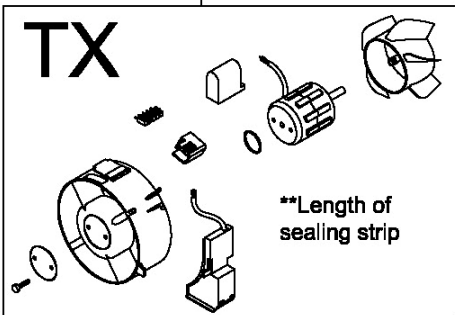

MK3

MK1

MK2 AS MK1 VERSION BUT WITH MOTOR, IMPELLER, MOTOR HOUSING & SCREWS AS MK3 VERSION SHOWN ABOVE

T-SERIES - ROOF SPARE PARTS LIST

Vent-Axia

Diag	DESCRIPTION	SIZE 6	SIZE 7	SIZE 9	SIZE 12
Mk 3					
Connector Socket, Grilles and Frames changed May 2004					
1	Grille retaining screws (pack of 2)	426325	426325	426325	426325
2	Internal Grille with retaining screw	428033	428034	428035	428036
3	Shutter Blade - each	460039	460068	460060	460048
4	Housing only for TL version	466499	466500	466501	466502
5	Housing screws, set of 2	460436	460436	460436	460436
6	Shutter Return Spring	460088	460088	460088	460088
7	Shutter Acutator Lever	460036	460069	460061	460050
8	Lever retainer 6/7/9 (set of 2) 12" (set of 3)	460433	460433	460433	460434
9	TX Housing c/w shutter blade Assy	466456	466457	466458	466459
10	Connector Socket	428031	428031	428031	428031
11	Motor Screw Pack (pack of 4)	458315	458315	458315	458315
12	Motor Housing-SLOTTED	458222	458223	458224	458225
13	Terminal Block - Yellow	428030	428030	428030	428030
14	Capacitor Pack - YELLOW 240v	458307	458308	458309	458310
15	Capacitor Socket Assy-YELLOW	458234	458235	458235	458236
16	Shutter Acutator 220-240v	460002	460002	460004	460004
17	External Rotor MOTOR 220-240v	458226	458226	458227	458228
18	Impeller inc. comp.ring-SLOTTED	458261	458259	458258	458260
19	Fixing Screws 6/7/9 (set of 4) 12" (set of 6)	460427	460427	460427	460428
20	Housing Base	466434	466435	466436	466437
21	Gasket - each	460051	460052	460053	460054
22	Mounting Plate	466444	466445	466446	466447
23	Roof Cowl fixing screws (set of 8)	460421	460421	460421	460421
24	Deflector	460072	460082	460082	460075
25	Cowl	460073	460083	460083	460076
26	Cowl,Delf,Gasket & Mounting Plate	466483	466484	466485	466486
27	Accessory Pack	426814	426814	426814	426815
28	TX Motor Core Sub Assy-Ext Rotor	458240	458241	458242	458243
29	TL Motor Core Sub Assy-Ext Rotor	458244	458245	458246	458247
30	Shutter Pack Assembly	460530	460531	460532	460533
	Fitting & Wiring Leaflet	426844	426844	426844	426844
Mk2 Production Period: January,2002 - April, 2004					
Mk2 = As Mk 1 version but with Motor, Impeller, Motor Housing and screws as Mk3 version					
Mk1 Production Period: September,1985 - December, 2001					
31	Grille retaining screws & washers	460437	460437	460437	460437
32	Internal Grille with captive retaining screw	466452	466453	466454	466455
33	Shutter Blade - each	460039	460068	460060	460048
34	TL Housing	466499	466500	466501	466502
35	Housing screws, set of 2	460436	460436	460436	460436
36	Connector c/w side-entry clamp - 466503 Connector c/w top-entry clamp - 466793	use refit pack 428032	use refit pack 428032	use refit pack 428032	use refit pack 428032
37	Shutter Return Spring	460088	460088	460088	460088
38	Shutter Acutator Lever	460036	460069	460061	460050
39	Lever retainer (set of 2) (set of 3)	460433	460433	460433	460434
40	TX Housing (complete with shutter blade)	466456	466457	466458	466459
41	Motor Accessory Pack	460017	460017	460017	460017
42	Motor Body Moulding	460032	460067	460057	460043
43	Terminal Block	460121	460121	460121	460121
44	Capacitor Pack GREY 240v 120v	460153 460617	460154 460617	460155 460619	460156 460620
45	Capacitor Socket Assy - GREY	460291	460292	460292	460293
46	Motor 220-240v 120v	466711 466715	466712 466716	466713 466717	466714 466718
47	Shutter Acutator 220-240v 120v	460002	460002	460004	460004
48	Fixing Screws (set of 4) (set of 6)	460427	460427	460427	460428
49	Impeller inc. compression ring	460429	460430	460431	460432
50	Housing Base	466434	466435	466436	466437
51	Gasket - each	460051	460052	460053	460054
52	Mounting Plate	466444	466445	466446	466447
53	External Grille	466504	466505	466506	466507
54	Roof Cowl fixing screws (set of 8)	460421	460421	460421	460421
55	Deflector	460072	460082	460082	460075
56	Cowl	460073	460083	460083	460076
57	Cowl,Delf,Gasket & Mounting Plate	466483	466484	466485	466486
58	Accessory Pack	456029	456029	456029	456030
59	TX Motor Core Sub Assy	452586	452587	452588	452589
60	TL Motor Core Sub Assy	452590	452591	452592	452593
61	Shutter Pack Assembly	460530	460531	460532	460533
62	Refit Pack - Connector Socket	428032	428032	428032	428032
	Fitting & Wiring Leaflet	450523	460523	460523	460523