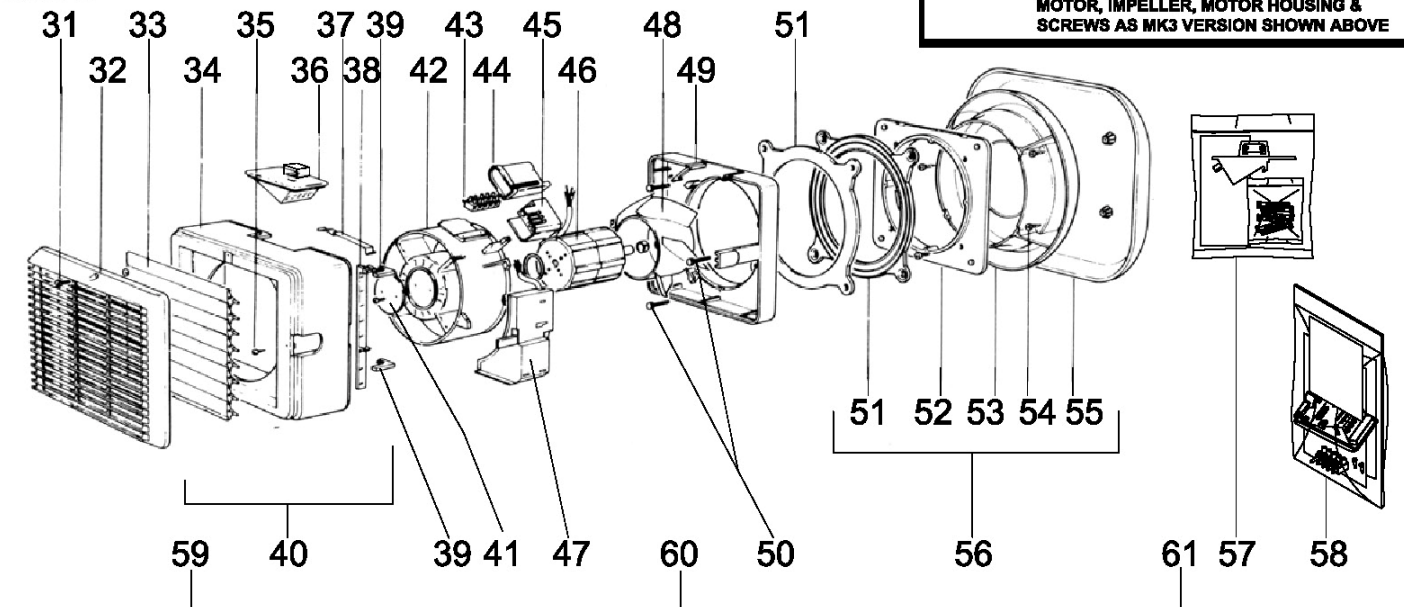

MK3

MK1

MK2 AS MK1 VERSION BUT WITH MOTOR, IMPELLER, MOTOR HOUSING & SCREWS AS MK3 VERSION SHOWN ABOVE

T-SERIES - ROOF SPARE PARTS LIST

Vent-Axia

Diag	DESCRIPTION	SIZE 6	SIZE 7	SIZE 9	SIZE 12
Mk 3					
Connector Socket, Grilles and Frames changed May 2004					
1	Grille retaining screws (pack of 2)	426325	426325	426325	426325
2	Internal Grille with retaining screw	428033	428034	428035	428036
3	Shutter Blade - each	460039	460068	460060	460048
4	Housing only for TL version	466499	466500	466501	466502
5	Housing screws, set of 2	460436	460436	460436	460436
6	Shutter Return Spring	460088	460088	460088	460088
7	Shutter Acutator Lever	460036	460069	460061	460050
8	Lever retainer 6/7/9 (set of 2) 12" (set of 3)	460433	460433	460433	460434
9	TX Housing c/w shutter blade Assy	466456	466457	466458	466459
10	Connector Socket	428031	428031	428031	428031
11	Motor Screw Pack (pack of 4)	458315	458315	458315	458315
12	Motor Housing-SLOTTED	458222	458223	458224	458225
13	Terminal Block - Yellow	428030	428030	428030	428030
14	Capacitor Pack - YELLOW 240v	458307	458308	458309	458310
15	Capacitor Socket Assy-YELLOW	458234	458235	458235	458236
16	Shutter Acutator 220-240v	460002	460002	460004	460004
17	External Rotor MOTOR 220-240v	458226	458226	458227	458228
18	Impeller inc. comp.ring-SLOTTED	458261	458259	458258	458260
19	Fixing Screws 6/7/9 (set of 4) 12" (set of 6)	460427	460427	460427	460428
20	Housing Base	466434	466435	466436	466437
21	Gasket - each	460051	460052	460053	460054
22	Mounting Plate	466444	466445	466446	466447
23	Roof Cowl fixing screws (set of 8)	460421	460421	460421	460421
24	Deflector	460072	460082	460082	460075
25	Cowl	460073	460083	460083	460076
26	Cowl,Delf,Gasket & Mounting Plate	466483	466484	466485	466486
27	Accessory Pack	426814	426814	426814	426815
28	TX Motor Core Sub Assy-Ext Rotor	458240	458241	458242	458243
29	TL Motor Core Sub Assy-Ext Rotor	458244	458245	458246	458247
30	Shutter Pack Assembly	460530	460531	460532	460533
	Fitting & Wiring Leaflet	426844	426844	426844	426844
Mk2 Production Period: January,2002 - April, 2004					
Mk2 = As Mk 1 version but with Motor, Impeller, Motor Housing and screws as Mk3 version					
Mk1 Production Period: September,1985 - December, 2001					
31	Grille retaining screws & washers	460437	460437	460437	460437
32	Internal Grille with captive retaining screw	466452	466453	466454	466455
33	Shutter Blade - each	460039	460068	460060	460048
34	TL Housing	466499	466500	466501	466502
35	Housing screws, set of 2	460436	460436	460436	460436
36	Connector c/w side-entry clamp - 466503 Connector c/w top-entry clamp - 466793	use refit pack 428032	use refit pack 428032	use refit pack 428032	use refit pack 428032
37	Shutter Return Spring	460088	460088	460088	460088
38	Shutter Acutator Lever	460036	460069	460061	460050
39	Lever retainer (set of 2) (set of 3)	460433	460433	460433	460434
40	TX Housing (complete with shutter blade)	466456	466457	466458	466459
41	Motor Accessory Pack	460017	460017	460017	460017
42	Motor Body Moulding	460032	460067	460057	460043
43	Terminal Block	460121	460121	460121	460121
44	Capacitor Pack GREY 240v 120v	460153 460617	460154 460617	460155 460619	460156 460620
45	Capacitor Socket Assy - GREY	460291	460292	460292	460293
46	Motor 220-240v 120v	466711 466715	466712 466716	466713 466717	466714 466718
47	Shutter Acutator 220-240v 120v	460002	460002	460004	460004
48	Fixing Screws (set of 4) (set of 6)	460427	460427	460427	460428
49	Impeller inc. compression ring	460429	460430	460431	460432
50	Housing Base	466434	466435	466436	466437
51	Gasket - each	460051	460052	460053	460054
52	Mounting Plate	466444	466445	466446	466447
53	External Grille	466504	466505	466506	466507
54	Roof Cowl fixing screws (set of 8)	460421	460421	460421	460421
55	Deflector	460072	460082	460082	460075
56	Cowl	460073	460083	460083	460076
57	Cowl,Delf,Gasket & Mounting Plate	466483	466484	466485	466486
58	Accessory Pack	456029	456029	456029	456030
59	TX Motor Core Sub Assy	452586	452587	452588	452589
60	TL Motor Core Sub Assy	452590	452591	452592	452593
61	Shutter Pack Assembly	460530	460531	460532	460533
62	Refit Pack - Connector Socket	428032	428032	428032	428032
	Fitting & Wiring Leaflet	450523	460523	460523	460523