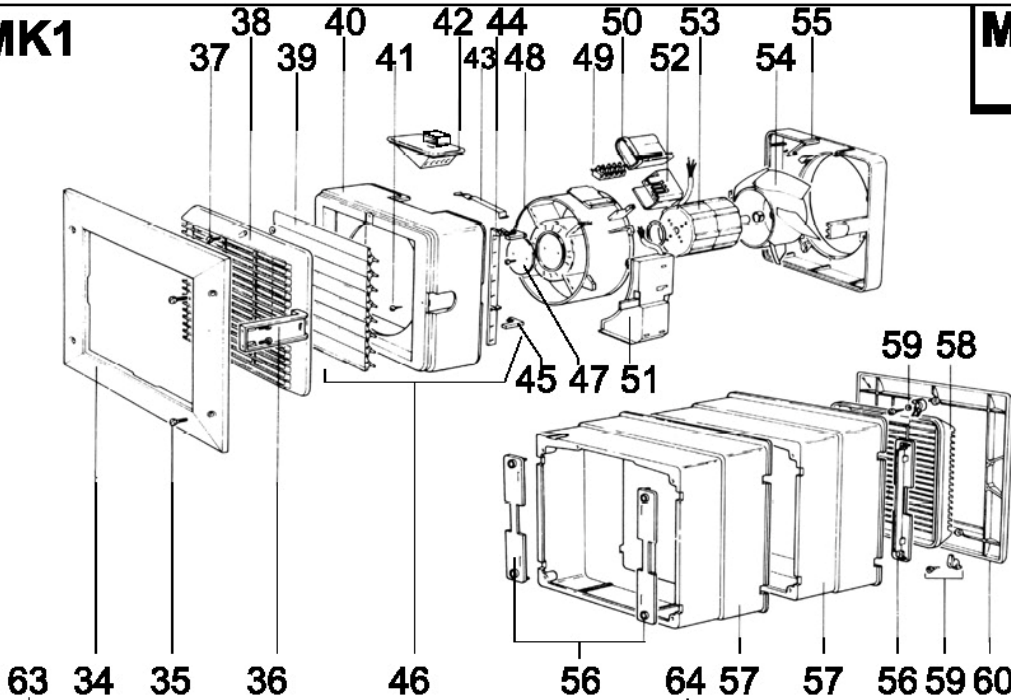

MK3

TX

TL

Quantity of Shutter Blades

- 6" = 8
- 7" = 10
- 9" = 12
- 12" = 15

MK1

MK2

AS MK1 VERSION BUT WITH MOTOR, IMPELLER, MOTOR HOUSING & SCREWS AS MK3 VERSION SHOWN ABOVE