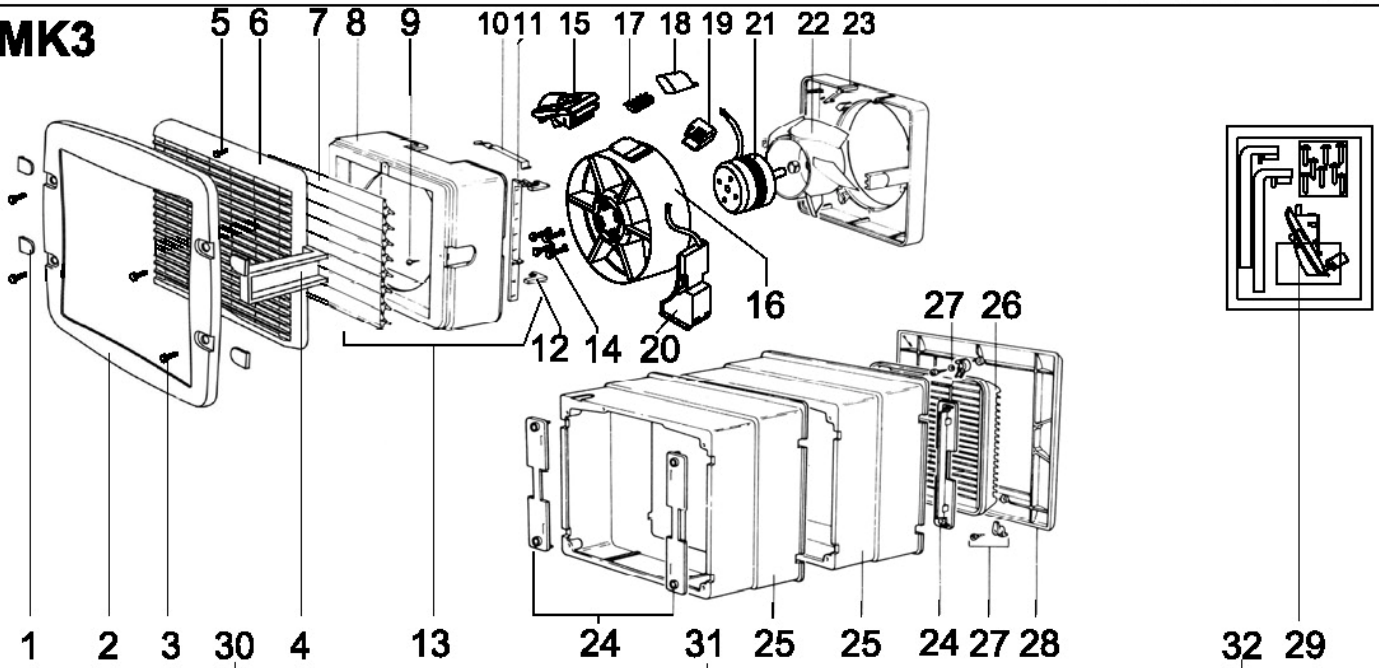

MK3

TX

TL

Quantity of Shutter Blades

- 6" = 8
- 7" = 10
- 9" = 12
- 12" = 15

MK1

MK2

AS MK1 VERSION BUT WITH MOTOR, IMPELLER, MOTOR HOUSING & SCREWS AS MK3 VERSION SHOWN ABOVE