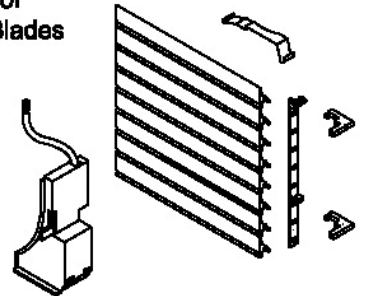

TX

TL

Quantity of Shutter Blades

- 6" = 8
- 7" = 10
- 9" = 12
- 12" = 15

T-SERIES - WALL SPARES PARTS LIST

Vent-Axia

Diag	DESCRIPTION	SIZE 6	SIZE 7	SIZE 9	SIZE 12
Mk 3 Connector Socket, Grilles and Frames changed May 2004					
1	Frame Screw Covers (set of 4)	429828	429829	457942	457943
2	Internal Frame	426325	426325	426325	426325
3	Wall Frame screws (set of 8)	460426	460426	460426	460426
4	Frame Clamp (set of 2 with screws)	467725	467725	467725	467726
5	Grille Retaining Screw (set of 2)	426325	426325	426325	426325
6	Internal Grille	428033	428034	428035	428036
7	Shutter Blades - each	460039	460068	460060	460048
8	Housing only - TL	466499	466500	466501	466502
9	Housing screws (set of 2)	460436	460436	460436	460436
10	Shutter Return Spring	460088	460088	460088	460088
11	Shutter Actuator Lever	460036	460069	460061	460050
12	Lever Retainers 6/7/9" (set of 2) 12" (set of 3)	460433	460433	460433	460434
13	TX Housing c/w shutter Blades assy	466456	466457	466458	466459
14	Motor Screw Pack (pack of 4)	458315	458315	458315	458315
15	Connector Socket	428031	428031	428031	428031
16	Motor Housing - SLOTTED	458222	458223	458224	458225
17	Terminal Block - Yellow	428030	428030	428030	428030
18	Capacitor Pack - Yellow	458307	458308	458309	458310
19	Capacitor Socket Assembly - Yellow	458234	458235	458235	458236
20	Shutter Actuator	460002	460002	460004	460004
21	MOTOR - External Rotor 220-040v (Black)	458226	458226	458227	458228
22	IMPELLER incl.comp.ring - SLOTTED	458261	458259	458258	458260
23	Base Housing	466434	466435	466436	466437
24	Liner Bracket set (set of 4)	460435	460435	460435	460435
25	Wall Liner per section	460094	460095	460096	460086
26	External Grille	428037	428038	428039	428040
27	Retaining Clip set for External Grille	457944	457944	457944	457944
28	External Grille Frame c/w Retaining Set	428119	428120	428121	428122
29	Accessory Pack	426818	426818	426818	426819
30	TX Motor Core Sub Assembly	458240	458241	458242	458243
31	TL Motor Core Sub Assembly	458244	458245	458246	458247
32	Shutter Pack Assembly	460530	460531	460532	460533
33	Fitting & Wiring Leaflet	426845	426845	426845	426845
Mk2 <i>Production Period: January,2002 - April, 2004</i>					
Mk2 =As Mk1 version but with Motor,Impeller,Motor Housing and screws as Mk3 version					
Mk1 <i>Production Period: September,1985 - December, 2001</i>					
34	Internal Grille Frame	466438	466439	466440	466441
35	Wall Frame Screws (pack of 8)	460426	460426	460426	460426
36	Frame Clamp (set of 2 with screws)	467725	467725	467725	467726
37	Grille Retaining Screw & washer (set of 2)	460437	460437	460437	460437
38	Internal Grille with retaining screw/washer	466452	466453	466454	466455
39	Shutter Blade - each	460039	460068	460060	460048
40	TL Housing	466499	466500	466501	466502
41	Housing screws, set of 2	460436	460436	460436	460436
42	Connector c/w side-entry clamp - 466503	use refit pack (62)	use refit pack (62)	use refit pack (62)	use refit pack (62)
43	Shutter Return Spring	460088	460088	460088	460088
44	Shutter Acuator Lever	460036	460069	460061	460050
45	Lever retainer (set of 2) (set of 3)	460433	460433	460433	460434
46	TX Housing (complete with shutter blade)	466456	466457	466458	466459
47	Motor Accessory Pack	460017	460017	460017	460017
48	Motor Body Moulding	460032	460067	460057	460043
49	Terminal Block	460121	460121	460121	460121
50	Capacitor Pack 240v - Grey 120v	460153 460617	460154 460617	460155 460619	460156 460620
51	Shutter Acuator 220-240v 120v	460002 460365	460002 460366	460004 460367	460004 460450
52	Capacitor Socket Assy - Grey	460291	460292	460292	460293
53	Motor 220-240v 120v	466711 466715	466712 466716	466713 466717	466714 466718
54	Impeller inc. compression ring	460429	460430	460431	460432
55	Housing Base	466434	466435	466436	466437
56	Liner Bracket (set of 4)	460435	460435	460435	460435
57	Wall Liner per section	460094	460095	460096	460086
58	External Grille	466504	466504	466506	466507
59	Grille Retaining Set	460425	460425	460425	458488
60	External Grille Frame c/w Retaining Set	466861	466862	466863	466864
61	Accessory Pack	466663	466663	466663	466661
62	Refit Pack - Connector Socket	428032	428032	428032	428032
63	TX Motor Core Sub Assy	452586	452587	452588	452589
64	TL Motor Core Sub Assy	452590	452591	452592	452593
65	Shutter Pack Assembly	460530	460531	460532	460533
	Fitting & Wiring Leaflet	460522	460522	460522	460522