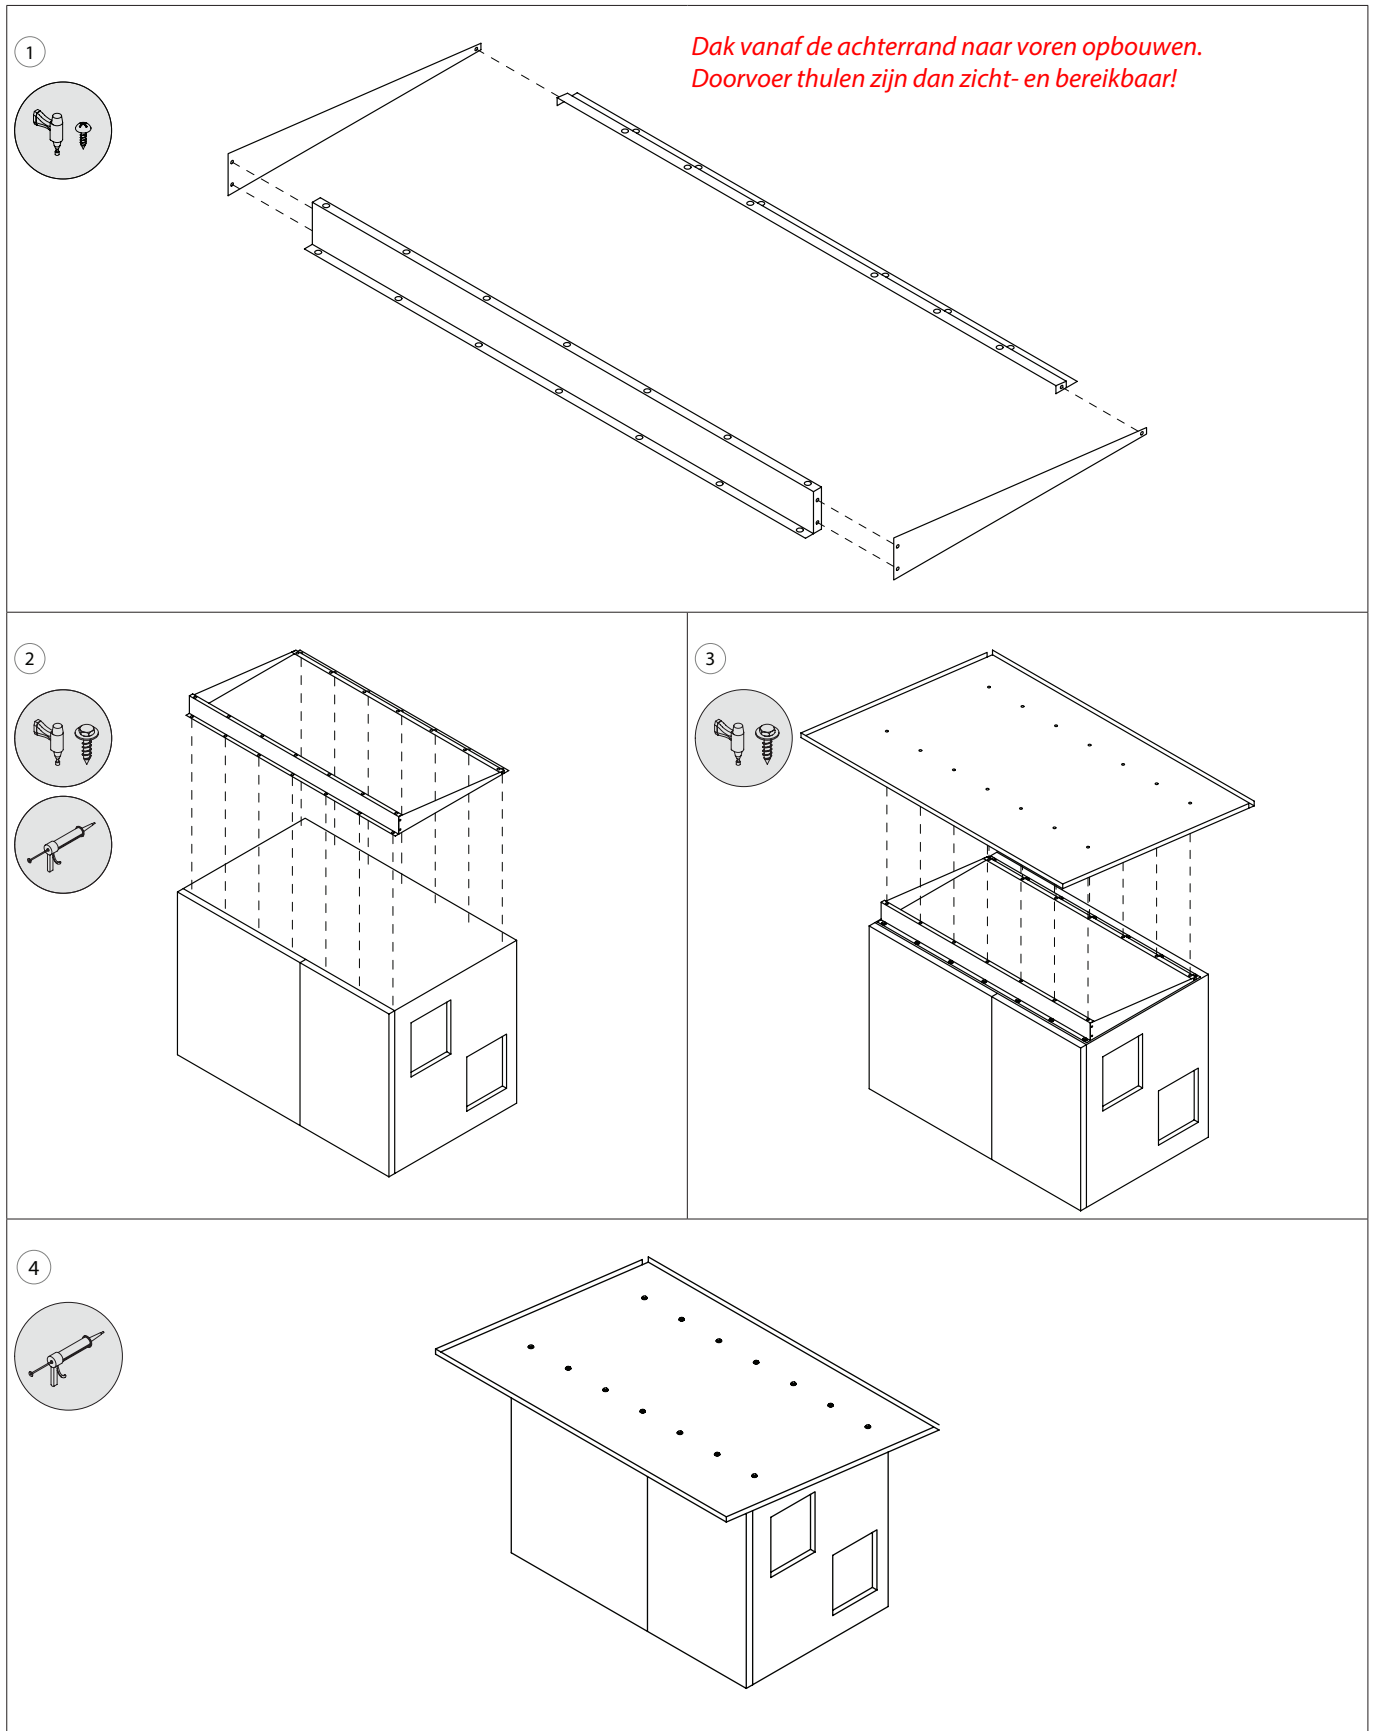

MOUNTING OF THE BASE FRAME

MOUNTING OF THE ROOFS

Verso R 1000 - R 1300 - R 1500

VERSO R 1700 - R 2000
RHP 800 - 1300 - 1500

Verso R 2500 - R 5000 - R 7000

Verso R 3000 - R 4000

Verso CF 2300

MOUNTING OF THE HOODS