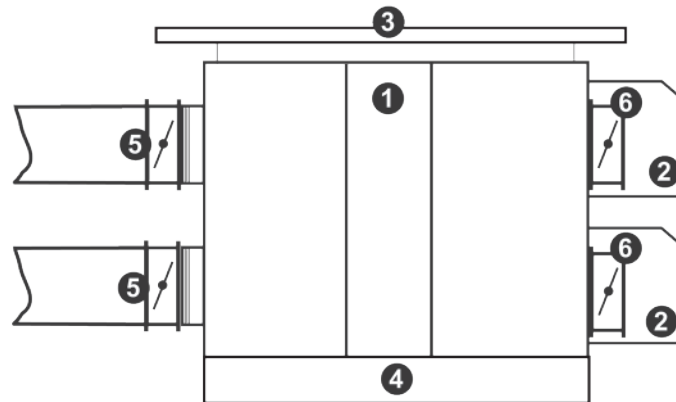

VERSO Standard RHP Standard

Installation instructions for outdoor accessories

EN

VERSO STANDARD air handling units are not suitable to install in outdoor areas without additional modification.

Units intended to be installed outdoors, should be fixed to the base frame and air dampers must be installed on the duct connections. AHU must be protected from the weather influence by installing dedicated roof and hoods. If possible, it is recommended to install the unit near the walls for the extra protection from the wind.