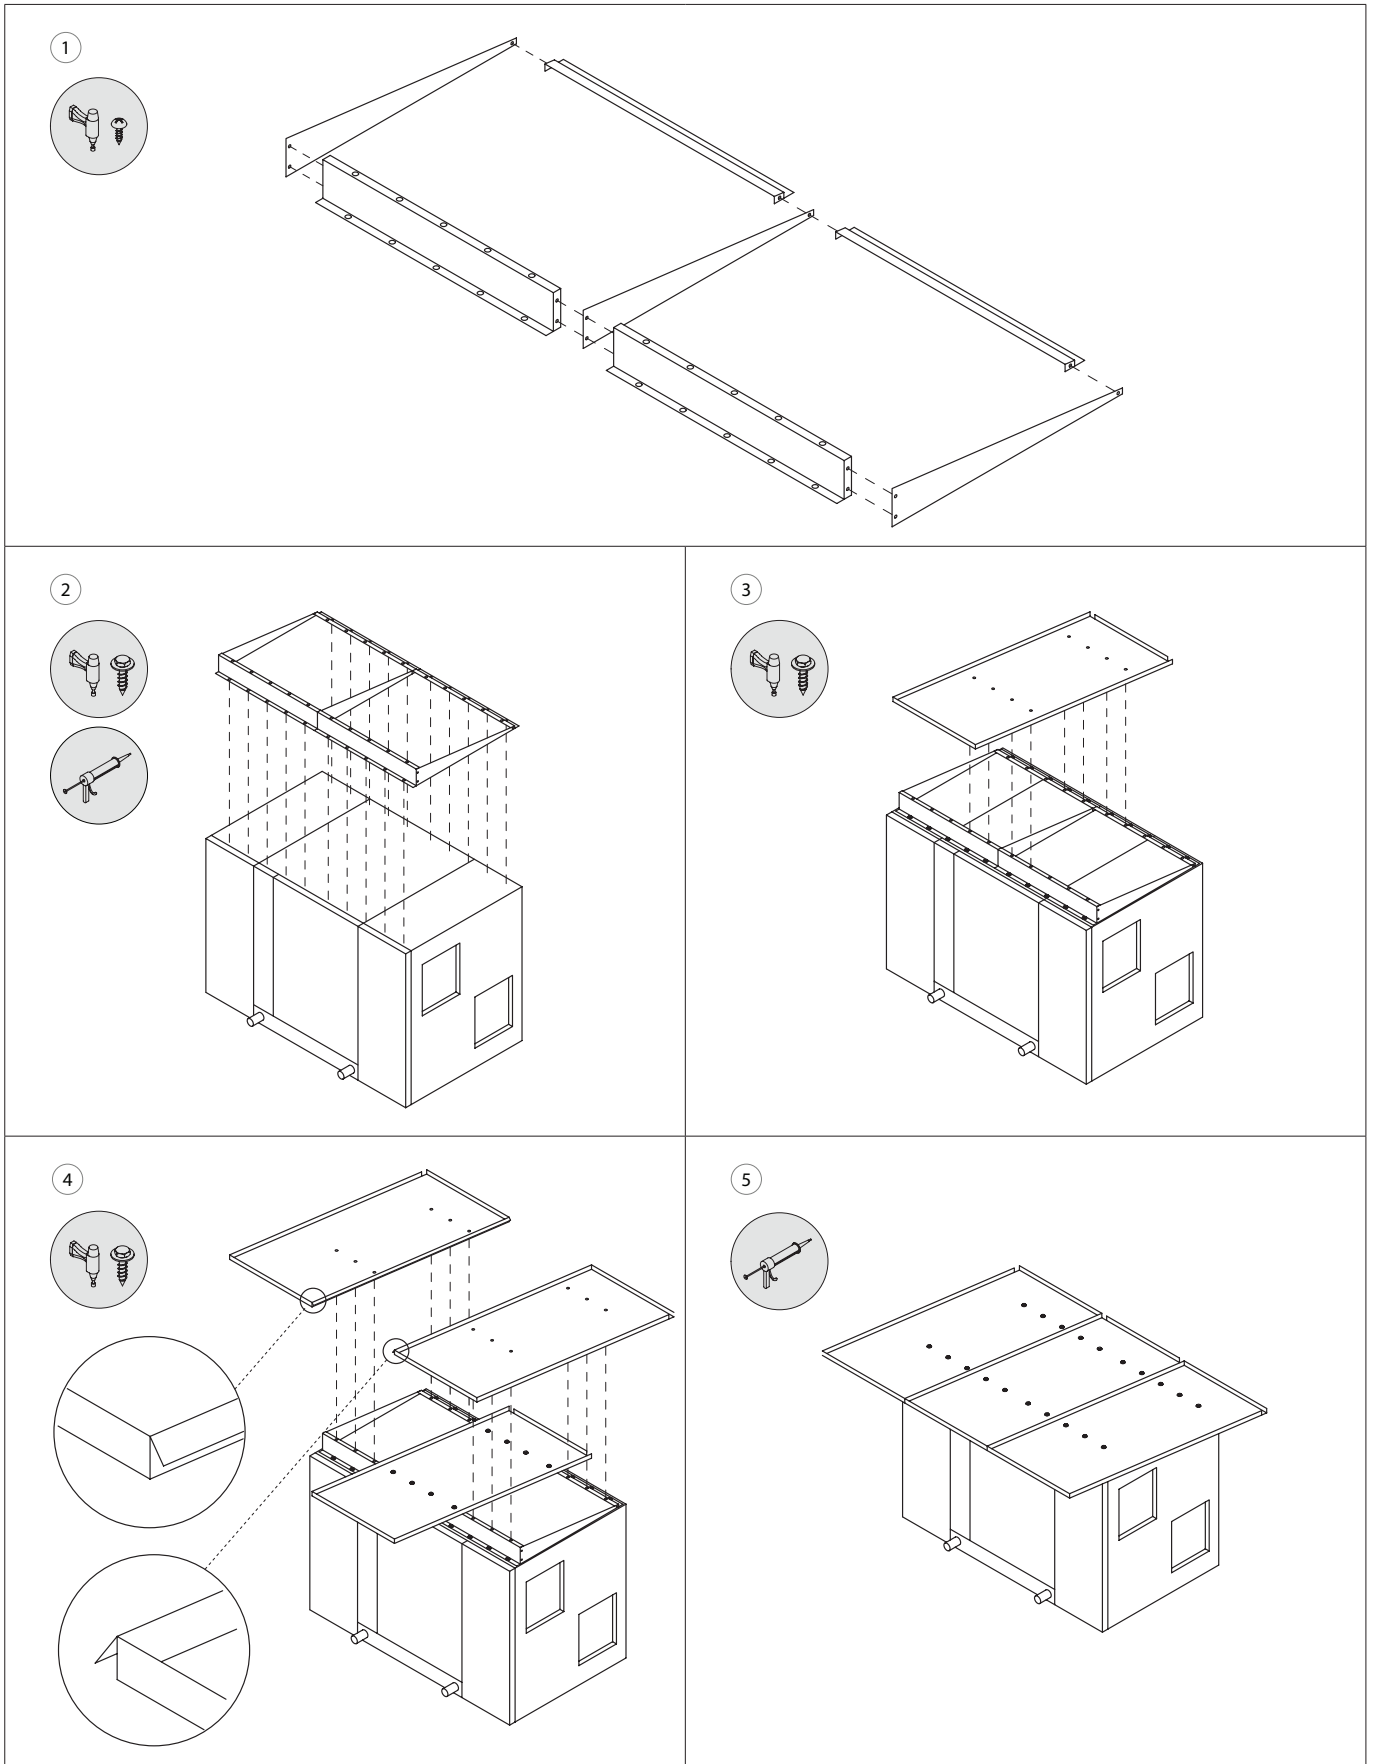

MOUNTING OF THE BASE FRAME

MOUNTING OF THE ROOFS

Verso R 1000 - R 1300 - R 1500

VERSO R 1700 - R 2000
RHP 800 - 1300 - 1500

Verso R 2500 - R 5000 - R 7000

Verso R 3000 - R 4000

Verso CF 2300

MOUNTING OF THE HOODS