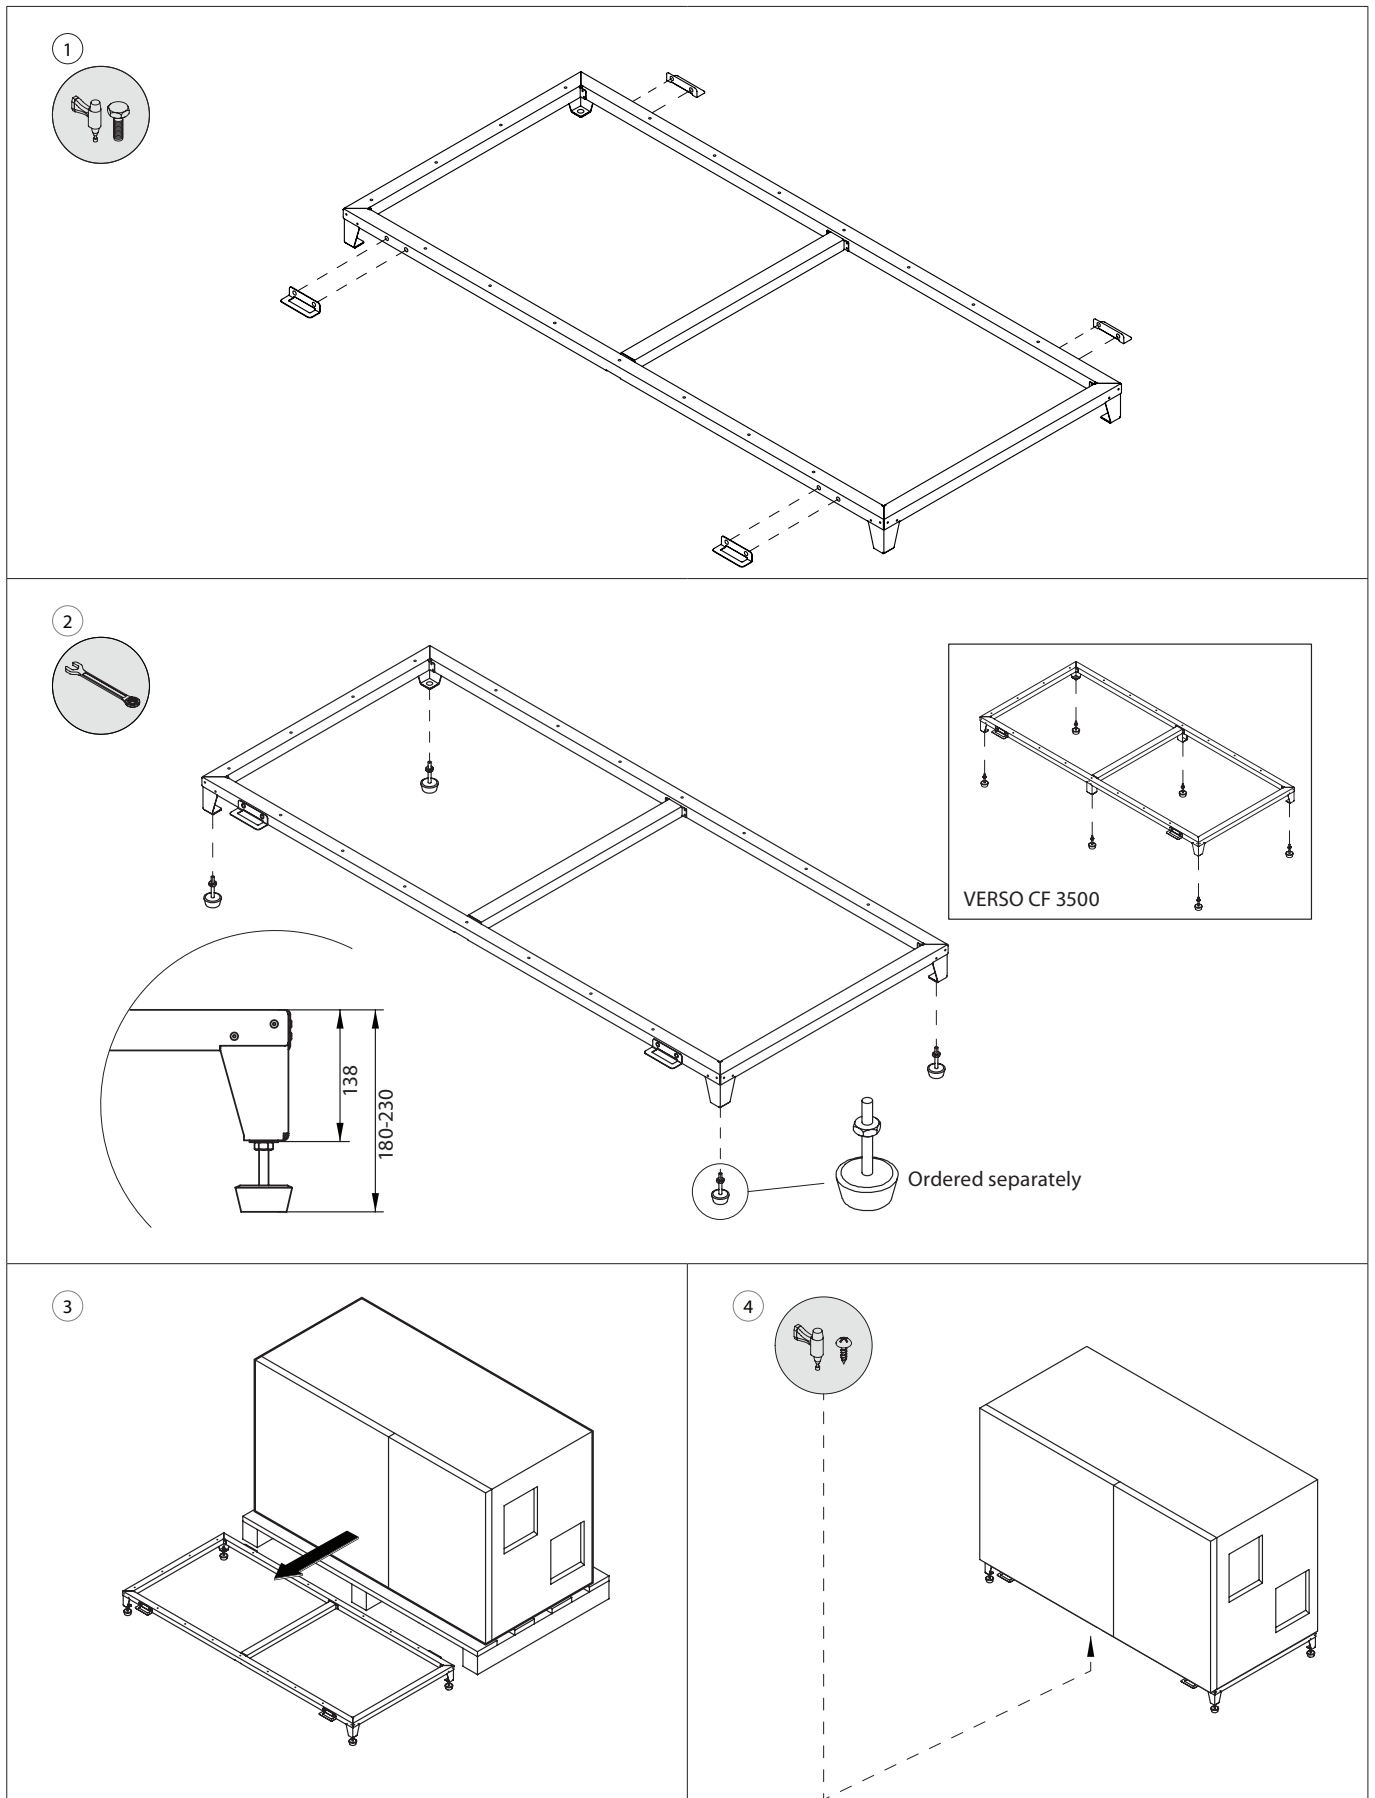

MOUNTING OF THE BASE FRAME