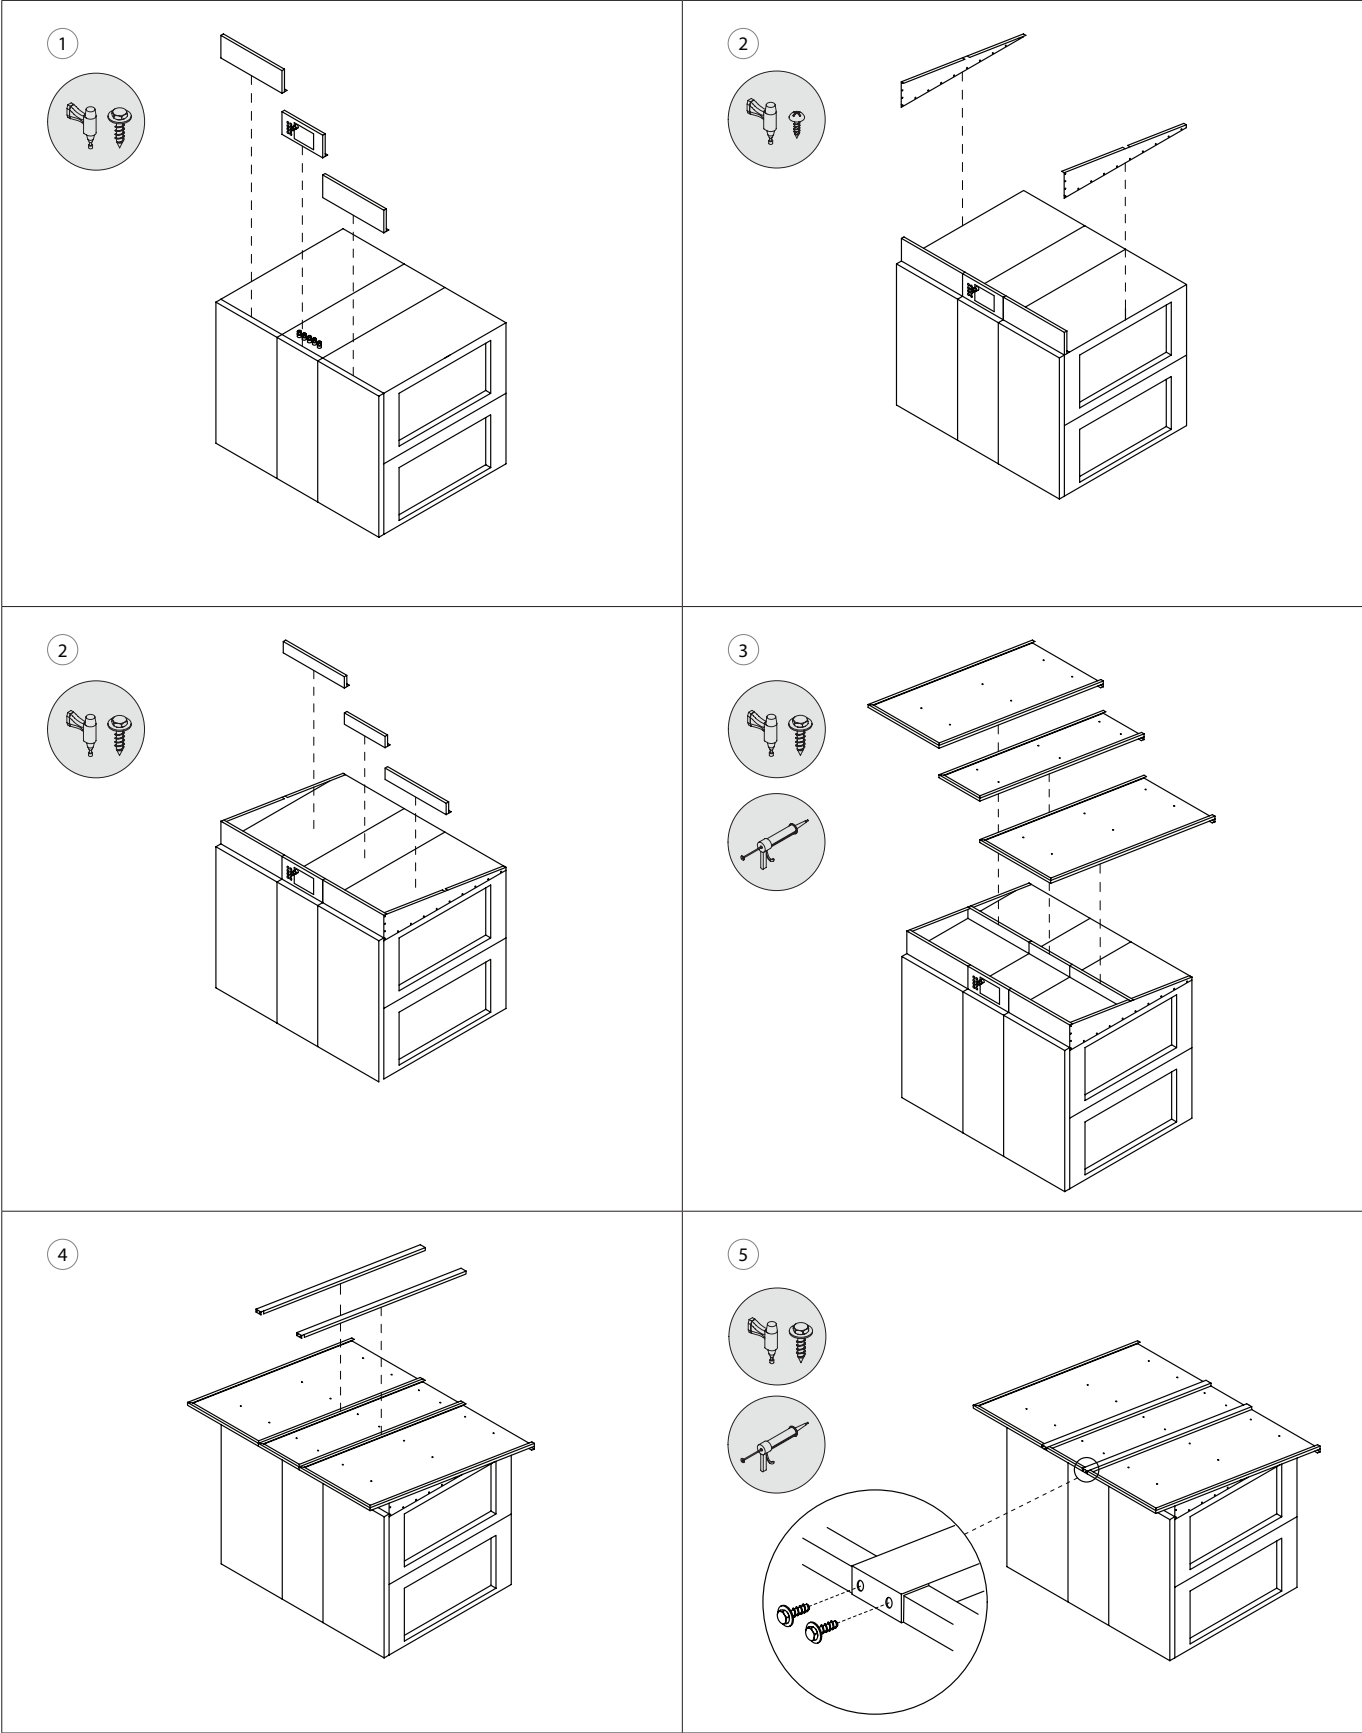

MOUNTING OF THE BASE FRAME

MOUNTING OF THE ROOFS

Verso R 1000 - R 1300 - R 1500

VERSO R 1700 - R 2000
RHP 800 - 1300 - 1500

Verso R 2500 - R 5000 - R 7000

Verso R 3000 - R 4000

Verso CF 2300

MOUNTING OF THE HOODS