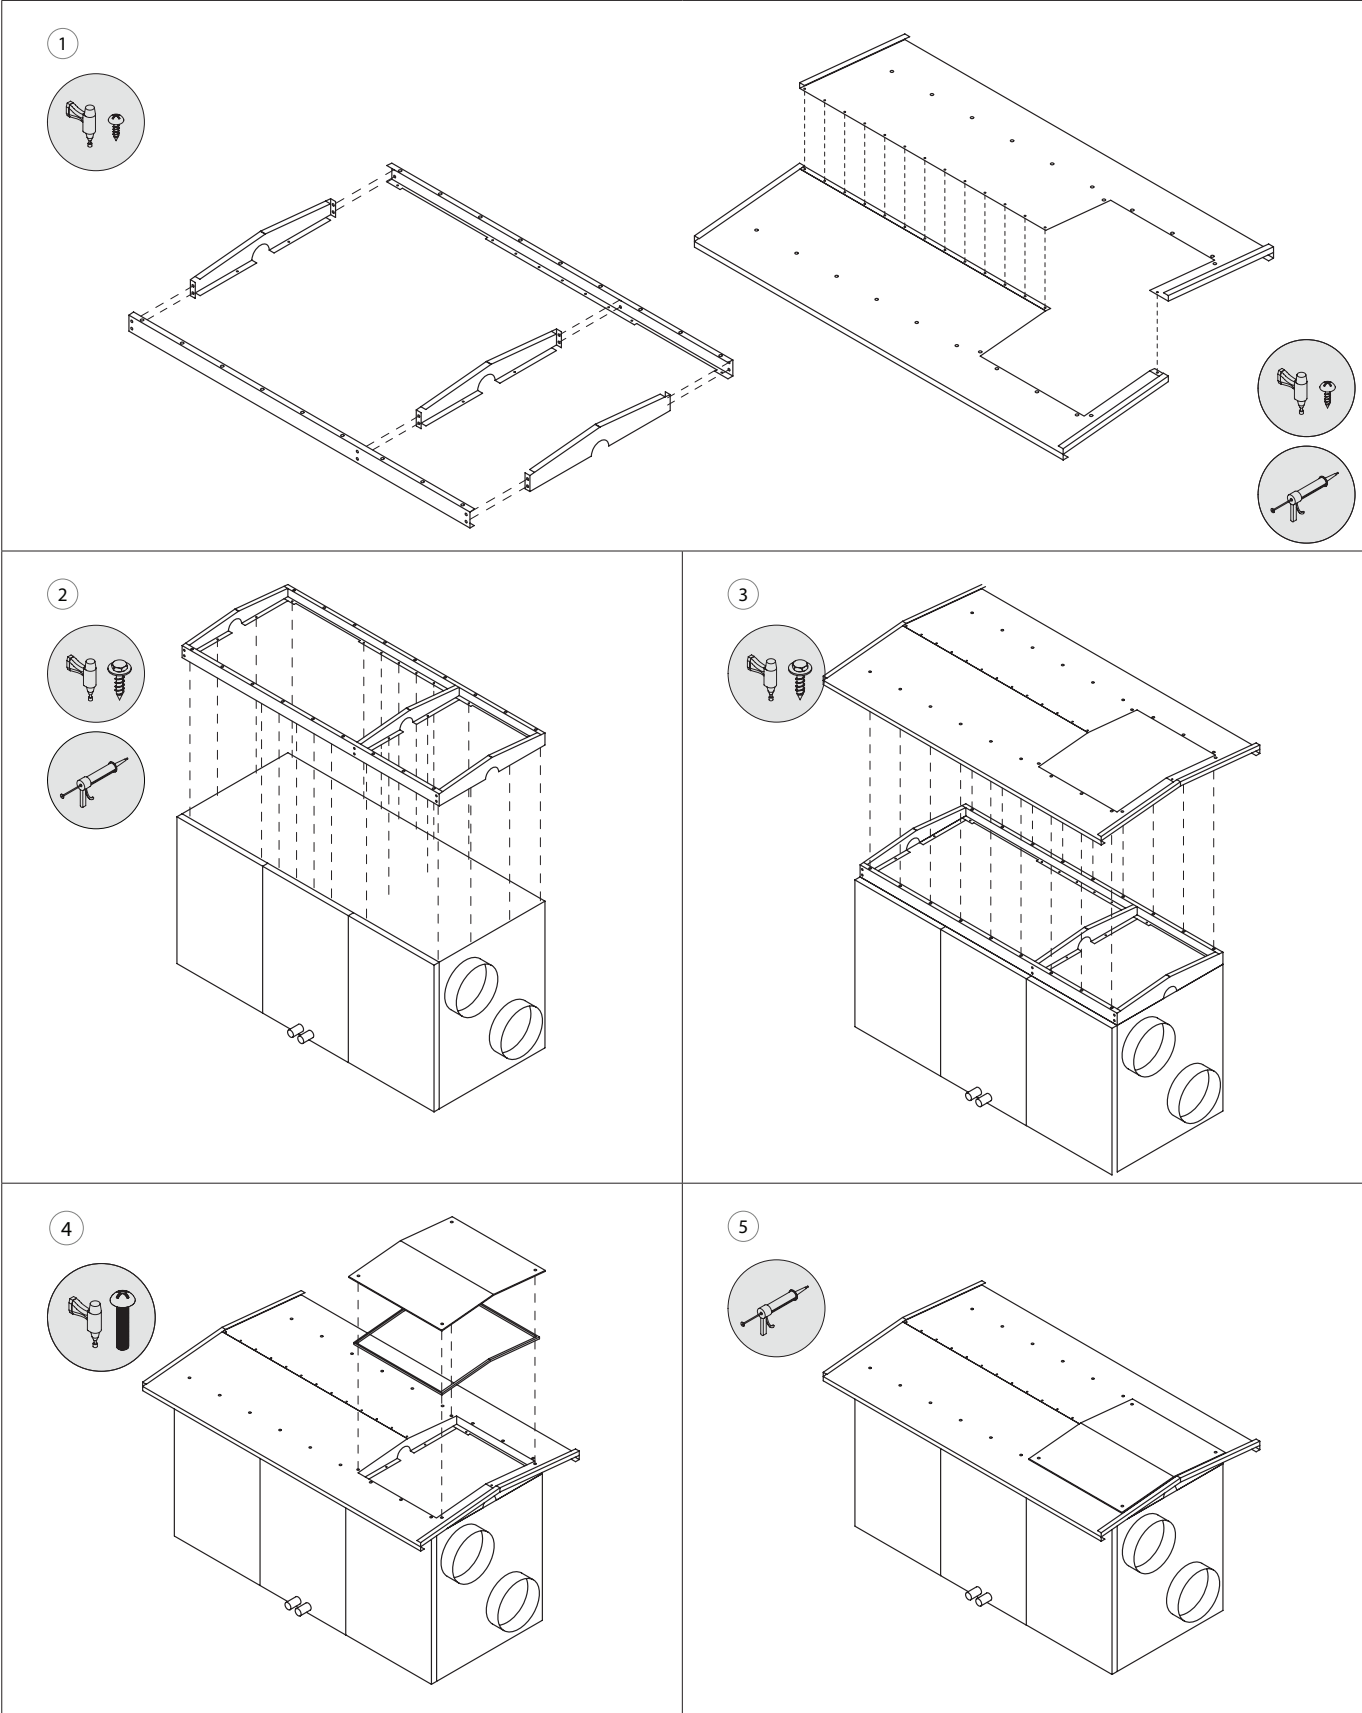

MOUNTING OF THE BASE FRAME

MOUNTING OF THE ROOFS

Verso R 1000 - R 1300 - R 1500

VERSO R 1700 - R 2000
RHP 800 - 1300 - 1500

Verso R 2500 - R 5000 - R 7000

Verso R 3000 - R 4000

Verso CF 2300

MOUNTING OF THE HOODS