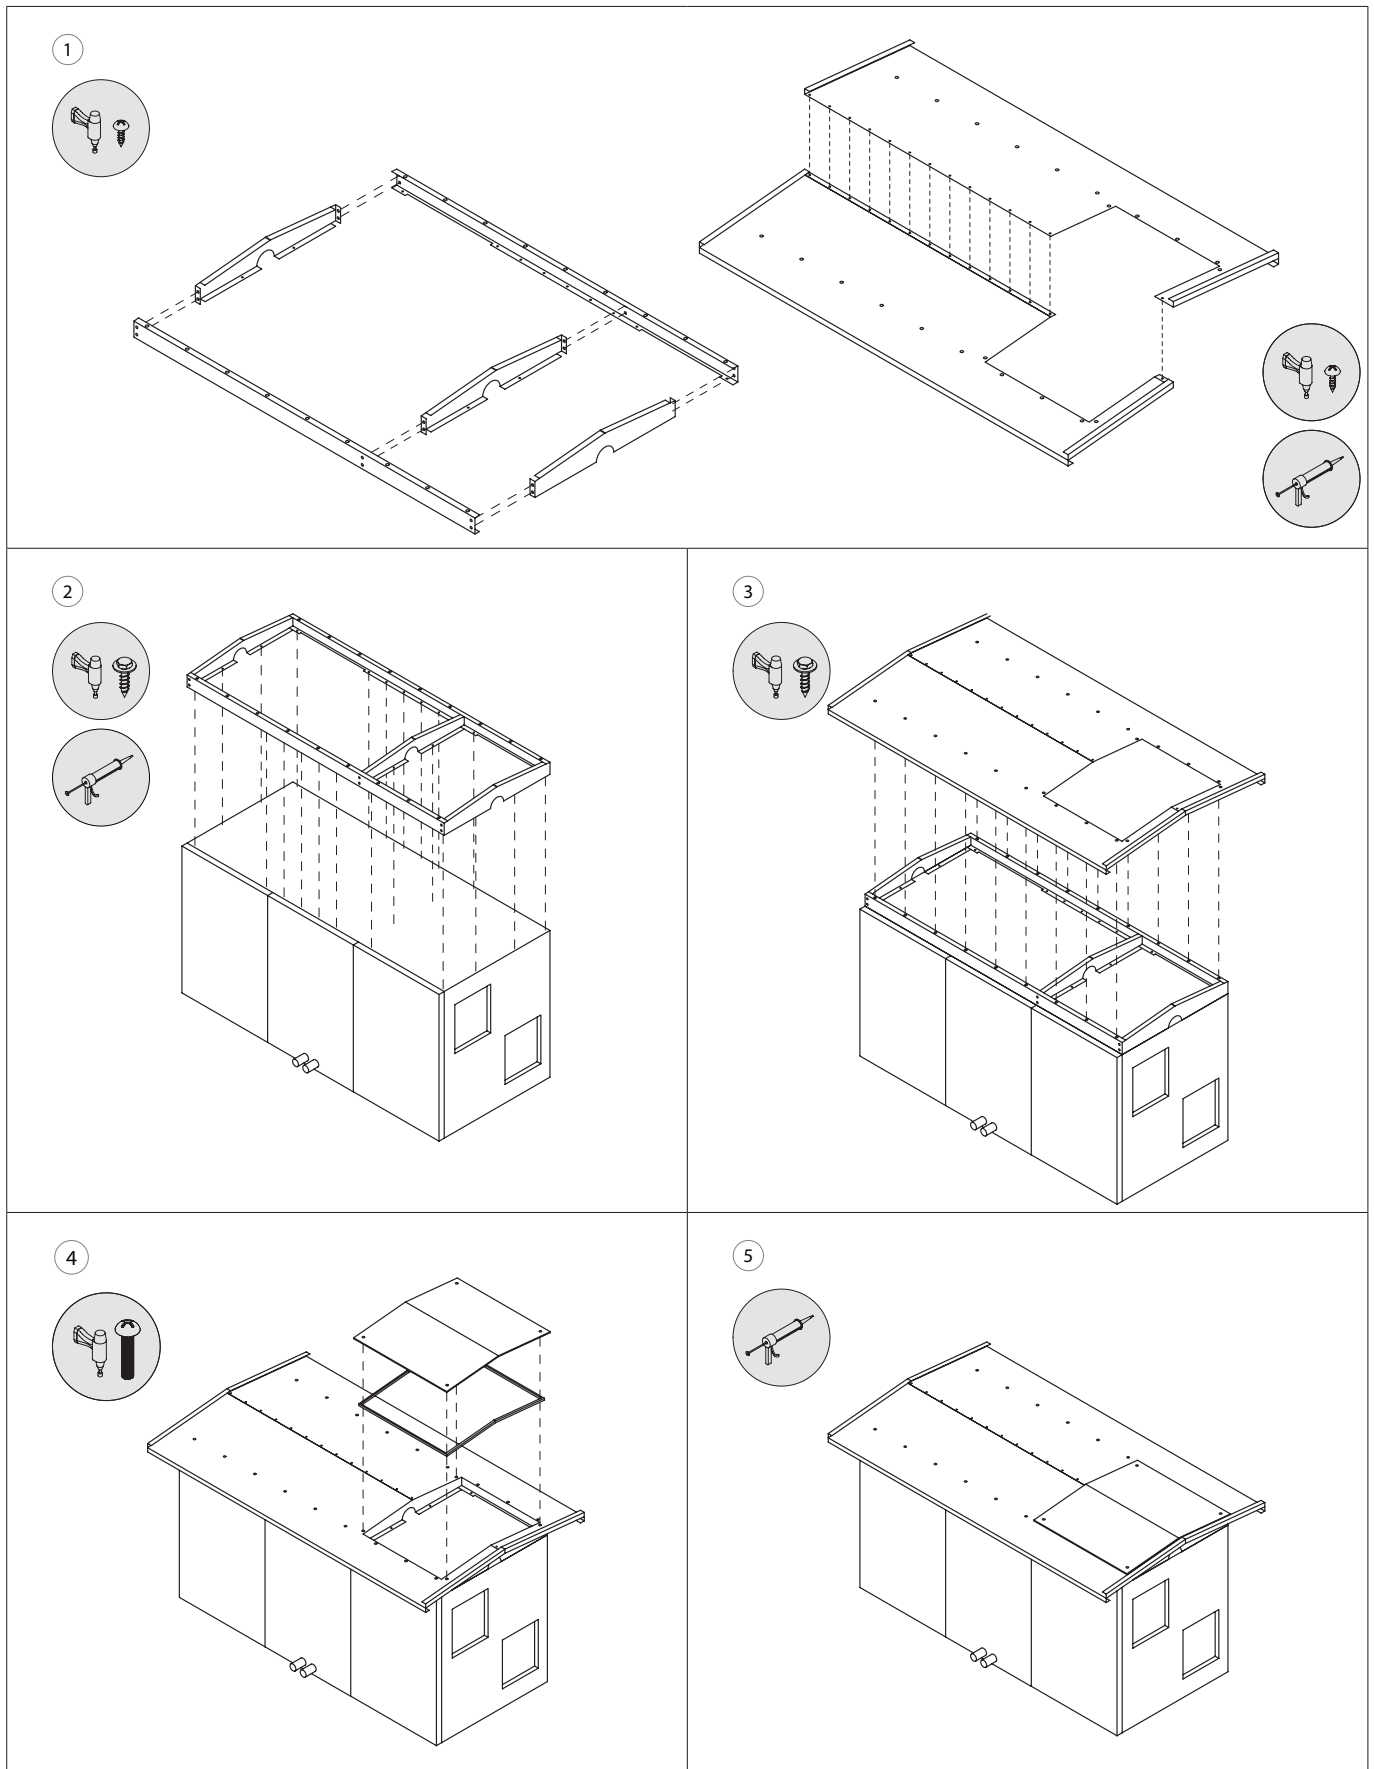

MOUNTING OF THE BASE FRAME

MOUNTING OF THE ROOFS

Verso R 1000 - R 1300 - R 1500

VERSO R 1700 - R 2000
RHP 800 - 1300 - 1500

Verso R 2500 - R 5000 - R 7000

Verso R 3000 - R 4000

Verso CF 2300

MOUNTING OF THE HOODS