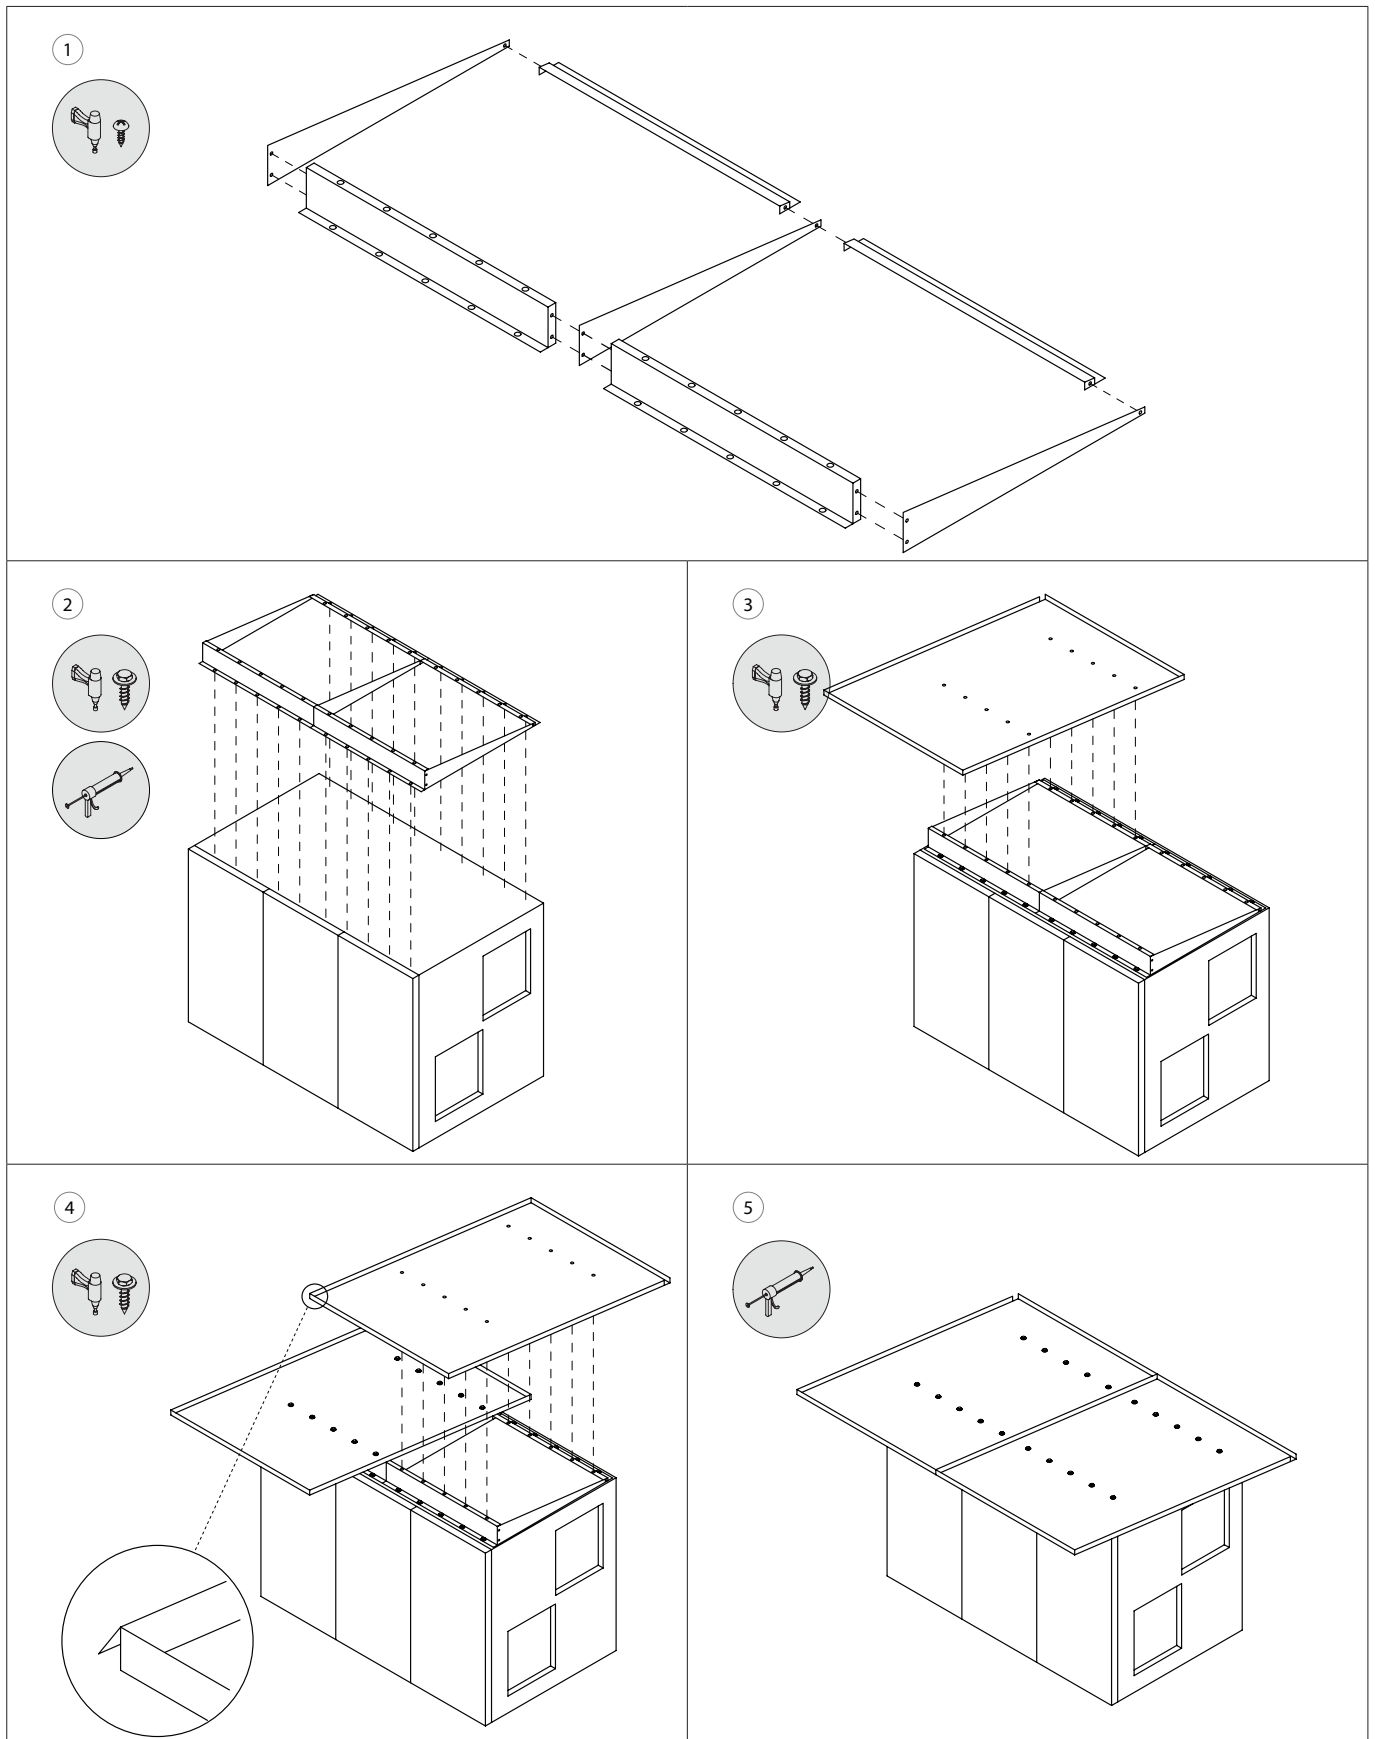

MOUNTING OF THE BASE FRAME

MOUNTING OF THE ROOFS

Verso R 1000 - R 1300 - R 1500

VERSO R 1700 - R 2000
RHP 800 - 1300 - 1500

Verso R 2500 - R 5000 - R 7000

Verso R 3000 - R 4000

Verso CF 2300

MOUNTING OF THE HOODS